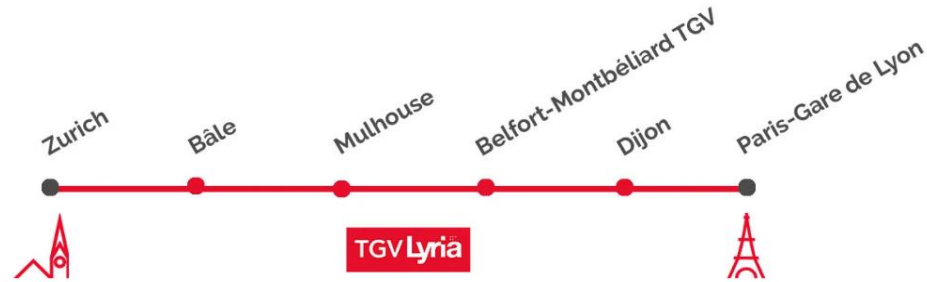

Nominal : 3 RT/day

No stop in Belfort-Montbéliard

Paris > Basel - Zurich

- 09h41 (**9203**) on 22 and 23/06
- 16h41 (**9215**) on 22/06
- 18h41 (**9219**) on 22/06

Zurich - Basel > Paris

- 09h21 (**9206**) on 12/08, from 13 to 16/08 and from 19 to 23/08
- 13h21 (**9218**) on 22/06, from 13 to 16/08 and from 19 to 23/08
- 20h22 (**9234**) on 22/06

Dijon

Nominal : 3 RT/day

No stop in Dijon

Paris > Basel - Zurich

- 12h02 (**9211**) on 22/06, from 13 to 16/08 and from 19 to 23/08
- 14h01 (**9213**) on 22/06, from 13 to 16/08 and from 19 to 23/08
- 20h01 (**9223**) on 22/06

Zurich - Basel > Paris

- 12h03 (**9210**) on 22 and 23/06
- 16h03 (**9222**) on 22/06, from 13 to 16/08 and from 16 to 23/08
- 18h03 (**9226**) on 22/06

Engineering works -Zurich 1/2

26 August - 14 December 2024

Mulhouse

Nominal : 6 RT/day

No stop in Mulhouse

Paris > Basel - Zurich

- 10h06 (**9203**): 03, 09, 10, 11 and 12/11
- 13h06 (**9211**) from Mo to Fr from 26/08 to 13/12 stof 09/09, 11 and 12/11
- 15h06 (**9213**): 09, 10, 11 and 12/11
- 17h06 (**9215**): from Mo to Fr, from 26/08 to 13/12 + 09, 10, 11/11 (except 09/09)
- 19h06 (**9219**): 09, 10, 11 and 12/11
- 21h06 (**9223**): 02/11