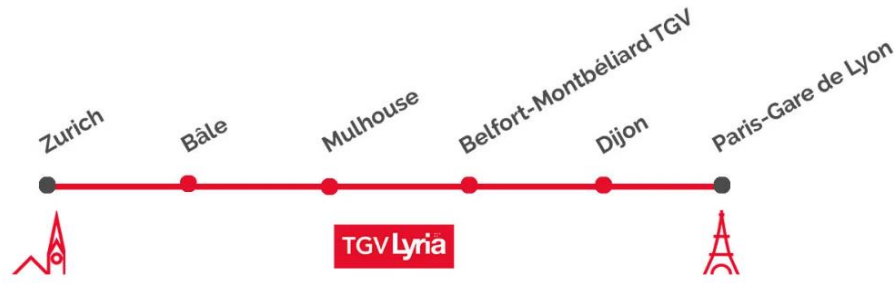

Engineering works - Zurich route 1/2

27 May - 28 June 2024

Basel - Zurich

Nominal : 6 RT/day

No stop in Zurich

Paris > Basel - Zurich

- 07h22 (**9203**):
 - No stop in Zurich: 01 and 02/06
 - cancelled: 23/06
- 10h22 (**9211**) no stop in Zurich: 01 and 02/06
- 12h22 (**9213**):
 - no stop in Zurich : 01 and 02/06
 - cancelled : 22/06
- 14h22 (**9215**) no stop in Zurich: 01 and 02/06
- 16h22 (**9219**) cancelled: 22/06
- 18h22 (**9223**) cancelled: 22/06

Mulhouse

Nominal : 6 RT/day

No stop in Mulhouse

Paris > Basel - Zurich

- 10h06 (**9203**) on 23/06
- 15h06 (**9213**) on 22/06
- 19h06 (**9219**) on 22/06
- 21h06 (**9223**) on 22/06

Belfort-Montbéliard TGV

Nominal : 3 RT/day

No stop in Belfort-Montbéliard

Paris > Basel - Zurich

- 09h41 (**9203**) on 22 and 23/06
- 16h41 (**9215**) on 22/06
- 18h41 (**9219**) on 22/06

Dijon

Nominal : 3 RT/day

No stop in Dijon

Paris > Basel - Zurich