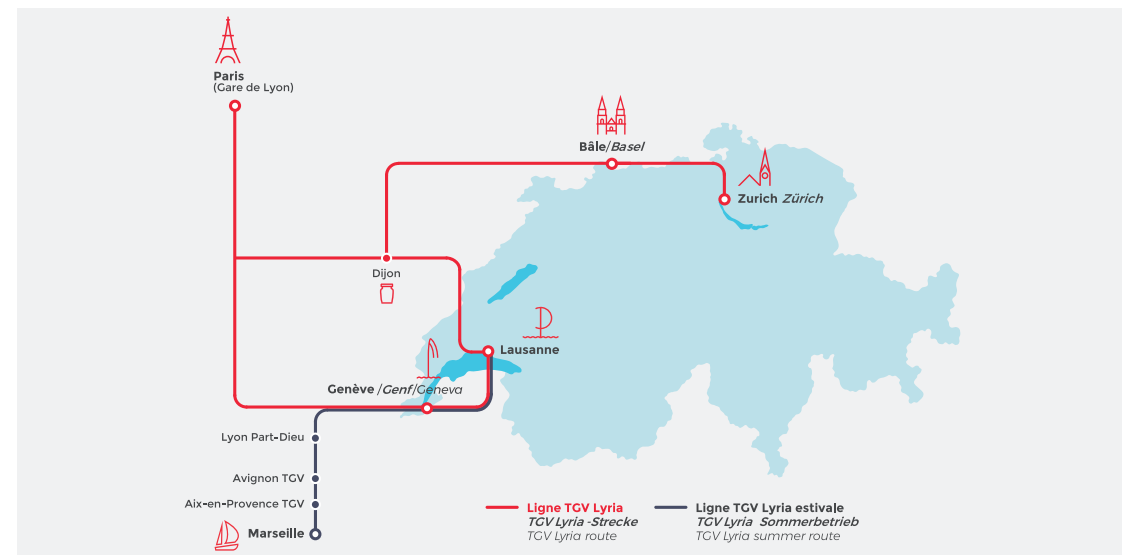

Timetables 25 August 2025 ▶ 13 December 2025

Paris > Basel > Zürich							
		9203	9211	9213⁽³⁾	9215	9219	9223
Paris-Gare de Lyon	Dep.	07:21	10:21	10:52	14:21	16:21	18:21
Dijon	Dep.	-	12:01	-	-	-	20:01
Belfort-Montbéliard TGV	Dep.	09:41	-	-	16:41	18:41	-
Mulhouse	Dep.	10:06	13:06	15:06	17:06	19:06	21:06
Basel	Arr.	10:26	13:26	15:26	17:26	19:26	21:26
Zürich HB	Arr.	11:26	14:26	16:26	18:26	20:26	22:26
Première Signature⁽¹⁾							
Runs		Daily	Sa + Su	Daily	Sa + Su	Daily	

Services on board

Standard	A friendly bar coach with gourmet recipes. Online order via Wi-Fi Portal for Click & Collect at the bar and delivery to the seat in Première class.	220-V electrical sockets Free wifi access . Entertainment portal. Enhanced content in Première Signature class
Première	A catering offer, with service at your seat - Brunch - Snack - Lunch/Dinner Service included in the Première Signature ticket price and available every day except Saturdays and on Sunday mornings.	
Première Signature		

Zürich > Basel > Paris							
		9206⁽⁴⁾	9210	9218⁽⁴⁾	9222	9226	9234
Zürich HB	Dep.	07:34	09:34	11:34	13:34	15:34	18:34
Basel	Dep.	08:34	10:34	12:34	14:34	16:34	19:34
Mulhouse	Arr.	08:54	10:53	12:54	14:53	16:53	19:53
Belfort-Montbéliard TGV	Arr.	-	-	-	-	-	20:18
Dijon	Arr.	-	11:58	-	15:58	17:59	-
Paris-Gare de Lyon	Arr.	11:59	13:38	15:55	17:38	19:38	22:42
Première Signature⁽¹⁾							
Runs		Daily	Sa + Su	Daily	Sa + Su	Daily	

(1) Service unavailable on Saturday (2) Service unavailable on Sunday. (3) Sa + Su departure from Paris Gare de Lyon at 12:22 with stop at Dijon at 14:01.(4) Stop at Belfort-Montbéliard only on Sa + Su with arrival at 09:18 for TGV Lyria 9206 and 13:18 for TGV Lyria 9218.