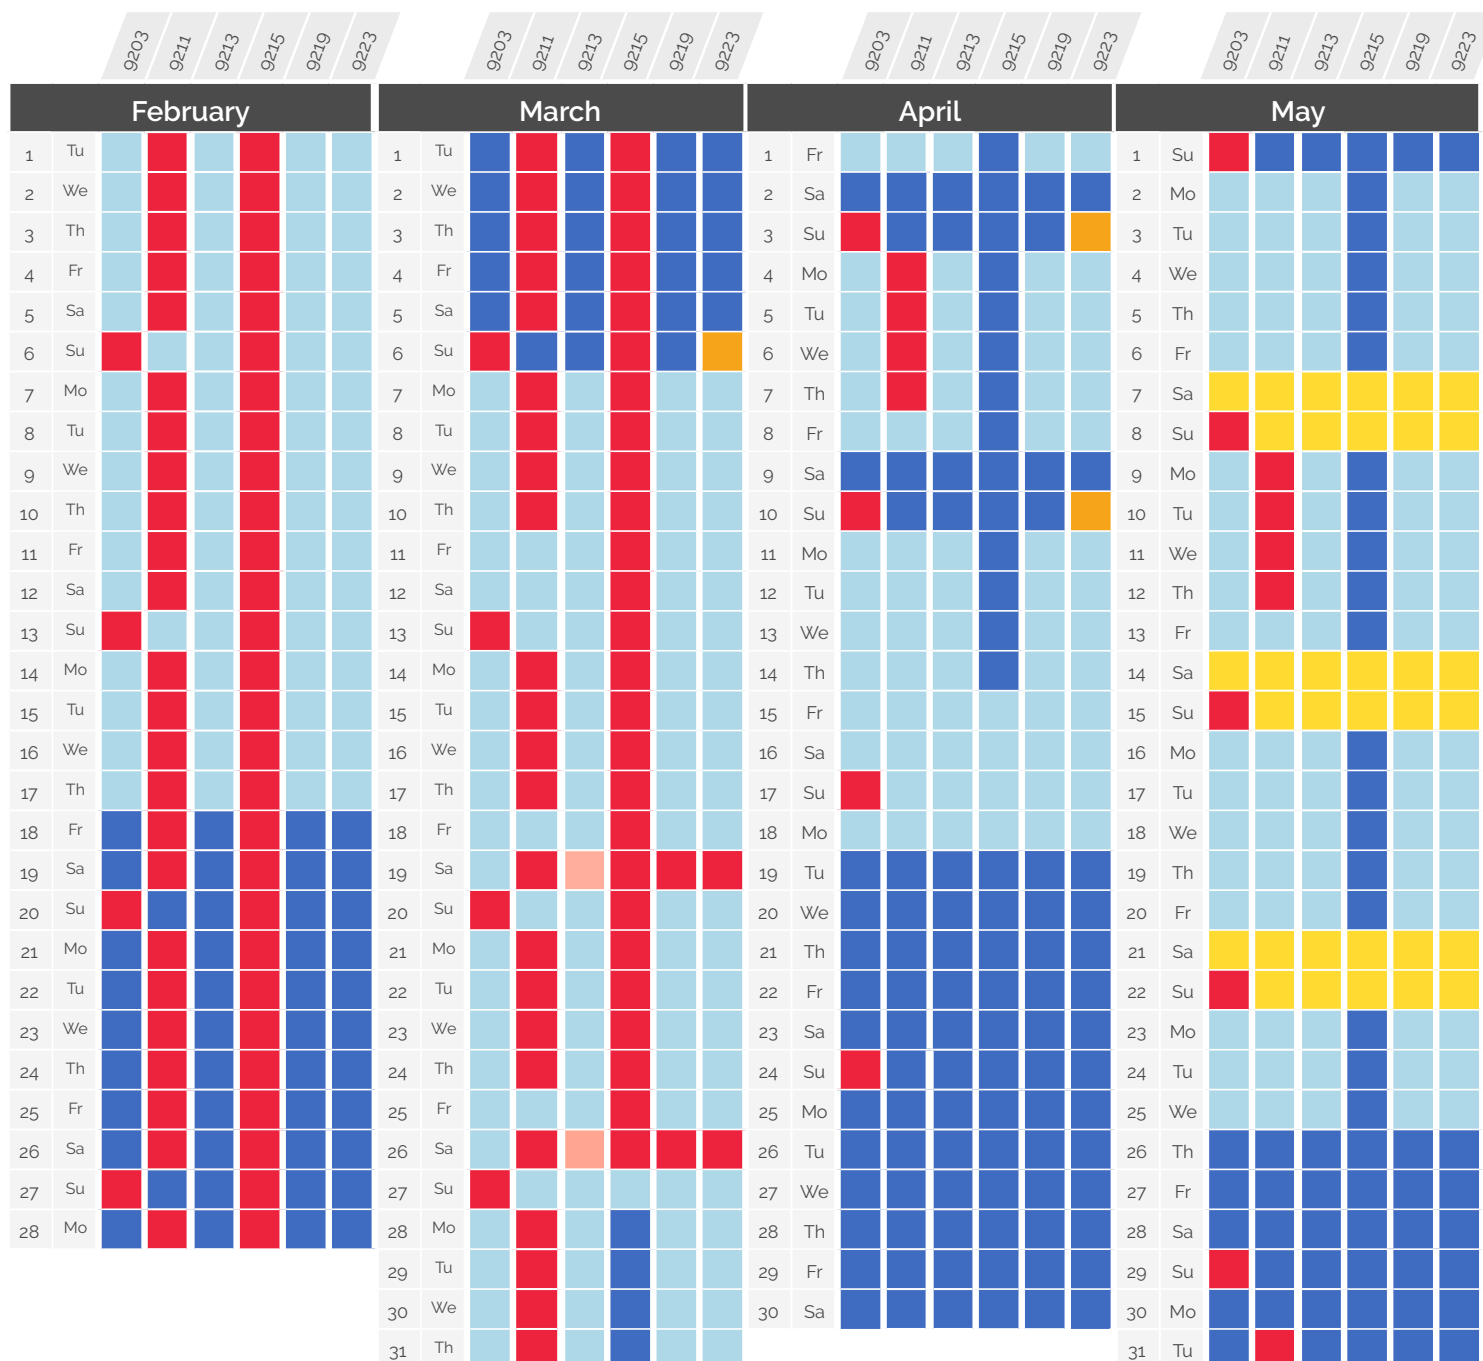

Service disruptions

February - August 2022

Paris ↔ Lausanne *via Vallorbe & via Geneva*

TGV Lyria	Departure station and time		Arrival station and time		IMPACT
9264	Lausanne	07:23	Paris Gare de Lyon	11:04	Runs normally
9768	Lausanne	09:45	Paris Gare de Lyon	13:42	No service from Lausanne. Origin Geneva
9268	Lausanne	12:23	Paris Gare de Lyon	16:04	9270 renumbered 9272: departure from Lausanne at 18:23, arrival in Paris at 22:55 or 23:04
9774	Lausanne	13:45	Paris Gare de Lyon	17:42	9784 renumbered 9782: departure from Lausanne at 18:44, arrival in Paris at 23:06
9270	Lausanne	16:23	Paris Gare de Lyon	20:04	Early departure from Lausanne at 07:05, 12:05 and 16:05
9784	Lausanne	19:45	Paris Gare de Lyon	23:42	Cancelled

Service disruptions

February - August 2022

Paris ↔ Lausanne *via Vallorbe & via Geneva*

TGV Lyria	Departure station and time		Arrival station and time		IMPACT
9264	Lausanne	07:23	Paris Gare de Lyon	11:04	Runs normally
9768	Lausanne	09:45	Paris Gare de Lyon	13:42	No service from Lausanne. Origin Geneva
9268	Lausanne	12:23	Paris Gare de Lyon	16:04	Renumbered 9782: departure from Lausanne at 18:44, arrival in Paris at 23:06
9774	Lausanne	13:45	Paris Gare de Lyon	17:42	Early departure from Lausanne at 12:05 and 16:05
9270	Lausanne	16:23	Paris Gare de Lyon	20:04	Cancelled
9784	Lausanne	19:45	Paris Gare de Lyon	23:42	Cancelled

Service disruptions

February - August 2022

Paris ↔ Basel / Zurich

TGV Lyria	Departure station and time	Arrival station and time	IMPACT
9203	Paris Gare de Lyon 07:22	Zurich 11:26	Runs normally
9211	Paris Gare de Lyon 10:22	Zurich 14:26	Terminus Basel
9213 / 9233	Paris Gare de Lyon 12:22	Zurich 16:26	Rerouted via Strasbourg with earlier departure from Paris at 11:56. No stop at Dijon.
9215	Paris Gare de Lyon 14:22	Zurich 18:26	Arrival in Zurich at 11:34, 14:34, 16:34, 18:34, 20:34 and 22:33
9219	Paris Gare de Lyon 16:22	Zurich 20:26	Arrival in Zurich at 22:45
9223	Paris Gare de Lyon 18:22	Zurich 22:26	Cancelled