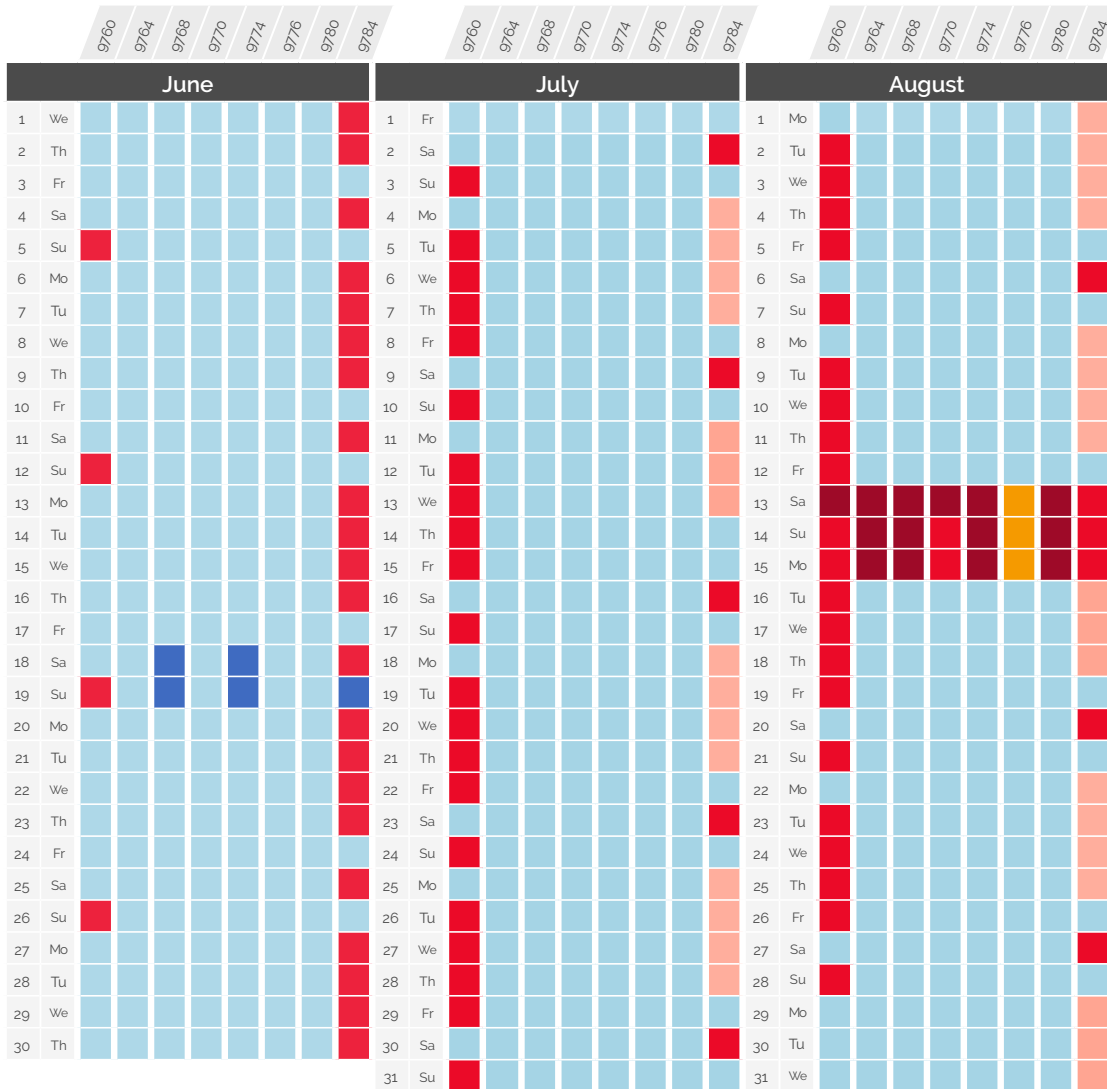

Service disruptions

» February - August 2022

Paris <> Geneva & Paris <> Lausanne via Geneva

TGV Lyria	Departure station and time		Arrival station and time		IMPACT
9760	Geneva	06:29	Paris Gare de Lyon	09:42	Runs normally
9764	Geneva	08:29	Paris Gare de Lyon	11:42	No service from Lausanne. Origin Geneva
9768	Lausanne	09:45	Paris Gare de Lyon	13:42	Renumbered 9782: departure from Lausanne at 18:44, arrival in Paris at 23:06
9770	Geneva	12:29	Paris Gare de Lyon	15:42	Cancelled
9774	Lausanne	13:45	Paris Gare de Lyon	17:42	Cancelled
9776	Geneva	16:29	Paris Gare de Lyon	19:44	Cancelled
9780	Geneva	18:29	Paris Gare de Lyon	21:42	Cancelled
9784	Lausanne	19:45	Paris Gare de Lyon	23:45	Cancelled

Service disruptions

» February - August 2022

Paris <> Geneva & Paris <> Lausanne via Geneva

TGV Lyria	Departure station and time		Arrival station and time		IMPACT
9760	Geneva	06:29	Paris Gare de Lyon	09:42	Runs normally
9764	Geneva	08:29	Paris Gare de Lyon	11:42	No service from Lausanne. Origin Geneva
9768	Lausanne	09:45	Paris Gare de Lyon	13:42	Renumbered 9782: departure from Lausanne at 18:44, arrival in Paris at 23:06
9770	Geneva	12:29	Paris Gare de Lyon	15:42	Arrival in Paris at 20:36
9774	Lausanne	13:45	Paris Gare de Lyon	17:42	Early departure from Geneva at 05:56, 07:58, 10:11, 12:12, 14:12 and 17:55 No service from Lausanne. Origin Geneva
9776	Geneva	16:29	Paris Gare de Lyon	19:44	Cancelled
9780	Geneva	18:29	Paris Gare de Lyon	21:42	
9784	Lausanne	19:45	Paris Gare de Lyon	23:45	