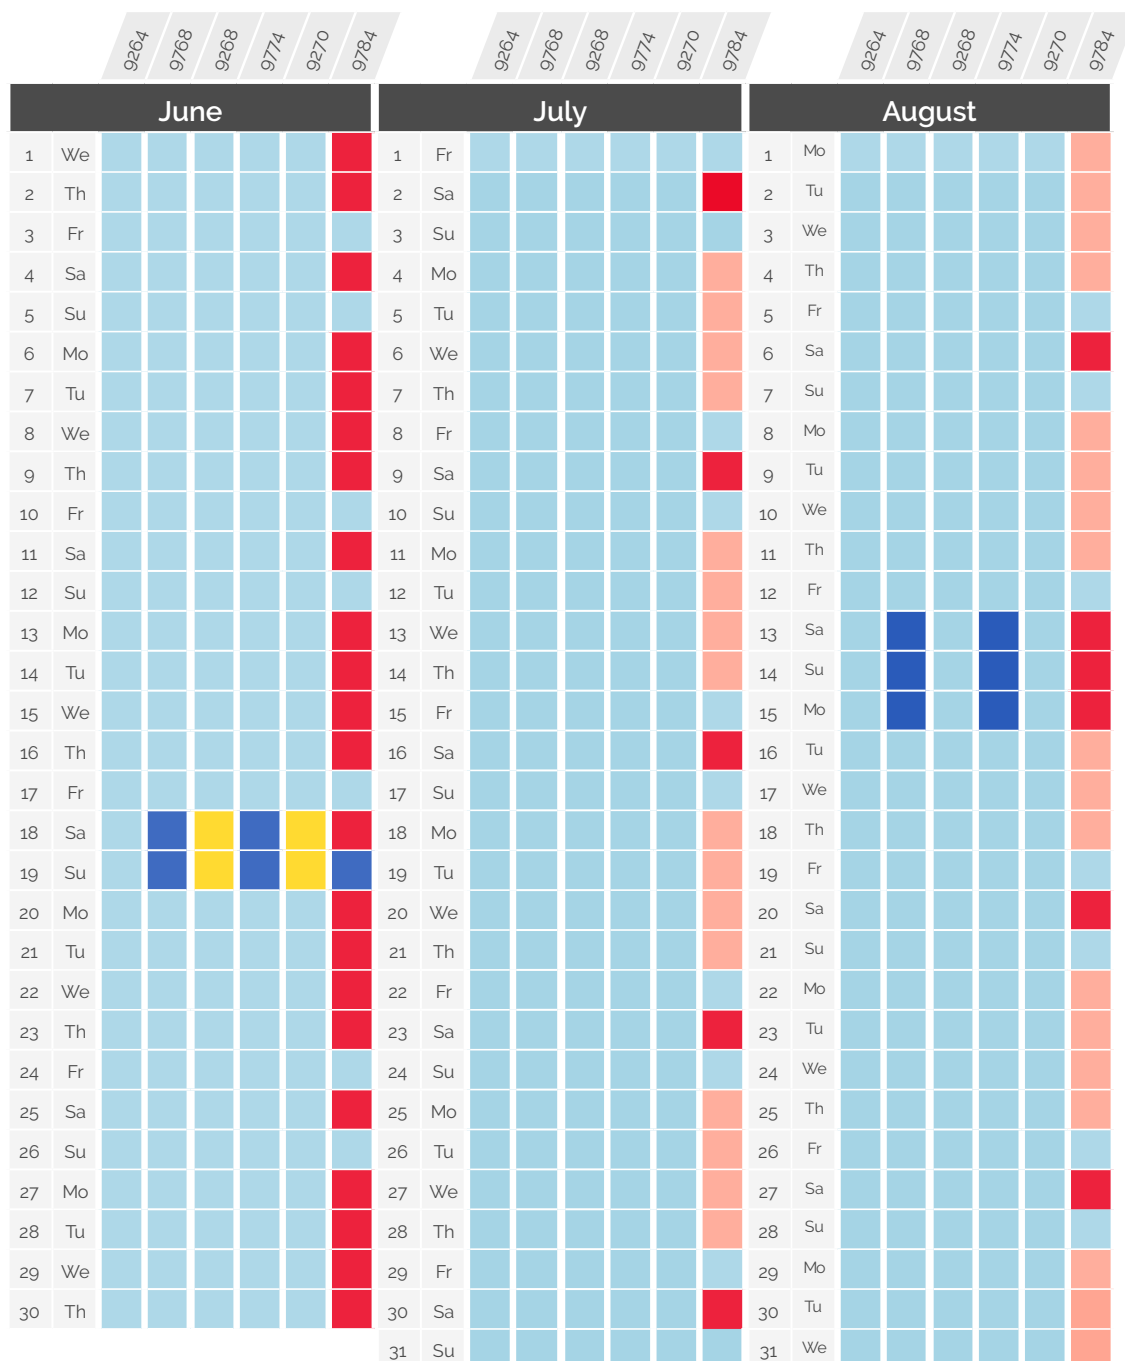

Service disruptions

February - August 2022

Paris ↔ Lausanne via Vallorbe & via Geneva

TGV Lyria	Departure station and time	Arrival station and time	IMPACT
9761	Paris Gare de Lyon 06:18	Lausanne 10:15	Runs normally
9261	Paris Gare de Lyon 07:56	Lausanne 11:52	No service up to Lausanne. Terminus Geneva
9269 / 9279	Paris Gare de Lyon 11:56	Lausanne 15:37	Cancelled
9775	Paris Gare de Lyon 14:18	Lausanne 18:14	Runs normally
9777	Paris Gare de Lyon 16:18	Lausanne 20:14	Runs normally
9277	Paris Gare de Lyon 17:56	Lausanne 21:37	Cancelled

Service disruptions

February - August 2022

Paris ↔ Lausanne *via Vallorbe & via Geneva*

TGV Lyria	Departure station and time		Arrival station and time		IMPACT
9264	Lausanne	07:23	Paris Gare de Lyon	11:04	Runs normally
9768	Lausanne	09:45	Paris Gare de Lyon	13:42	No service from Lausanne. Origin Geneva
9268	Lausanne	12:23	Paris Gare de Lyon	16:04	9270 renumbered 9272: departure from Lausanne at 18:23, arrival in Paris at 22:55 or 23:04
9774	Lausanne	13:45	Paris Gare de Lyon	17:42	9784 renumbered 9782: departure from Lausanne at 18:44, arrival in Paris at 23:06
9270	Lausanne	16:23	Paris Gare de Lyon	20:04	Early departure from Lausanne at 07:05, 12:05 and 16:05
9784	Lausanne	19:45	Paris Gare de Lyon	23:42	Cancelled

Service disruptions

February - August 2022

Paris ↔ Lausanne *via Vallorbe & via Geneva*

TGV Lyria	Departure station and time		Arrival station and time		IMPACT
9264	Lausanne	07:23	Paris Gare de Lyon	11:04	Runs normally
9768	Lausanne	09:45	Paris Gare de Lyon	13:42	No service from Lausanne. Origin Geneva
9268	Lausanne	12:23	Paris Gare de Lyon	16:04	Renumbered 9782: departure from Lausanne at 18:44, arrival in Paris at 23:06
9774	Lausanne	13:45	Paris Gare de Lyon	17:42	Early departure from Lausanne at 12:05 and 16:05
9270	Lausanne	16:23	Paris Gare de Lyon	20:04	Cancelled
9784	Lausanne	19:45	Paris Gare de Lyon	23:42	Cancelled