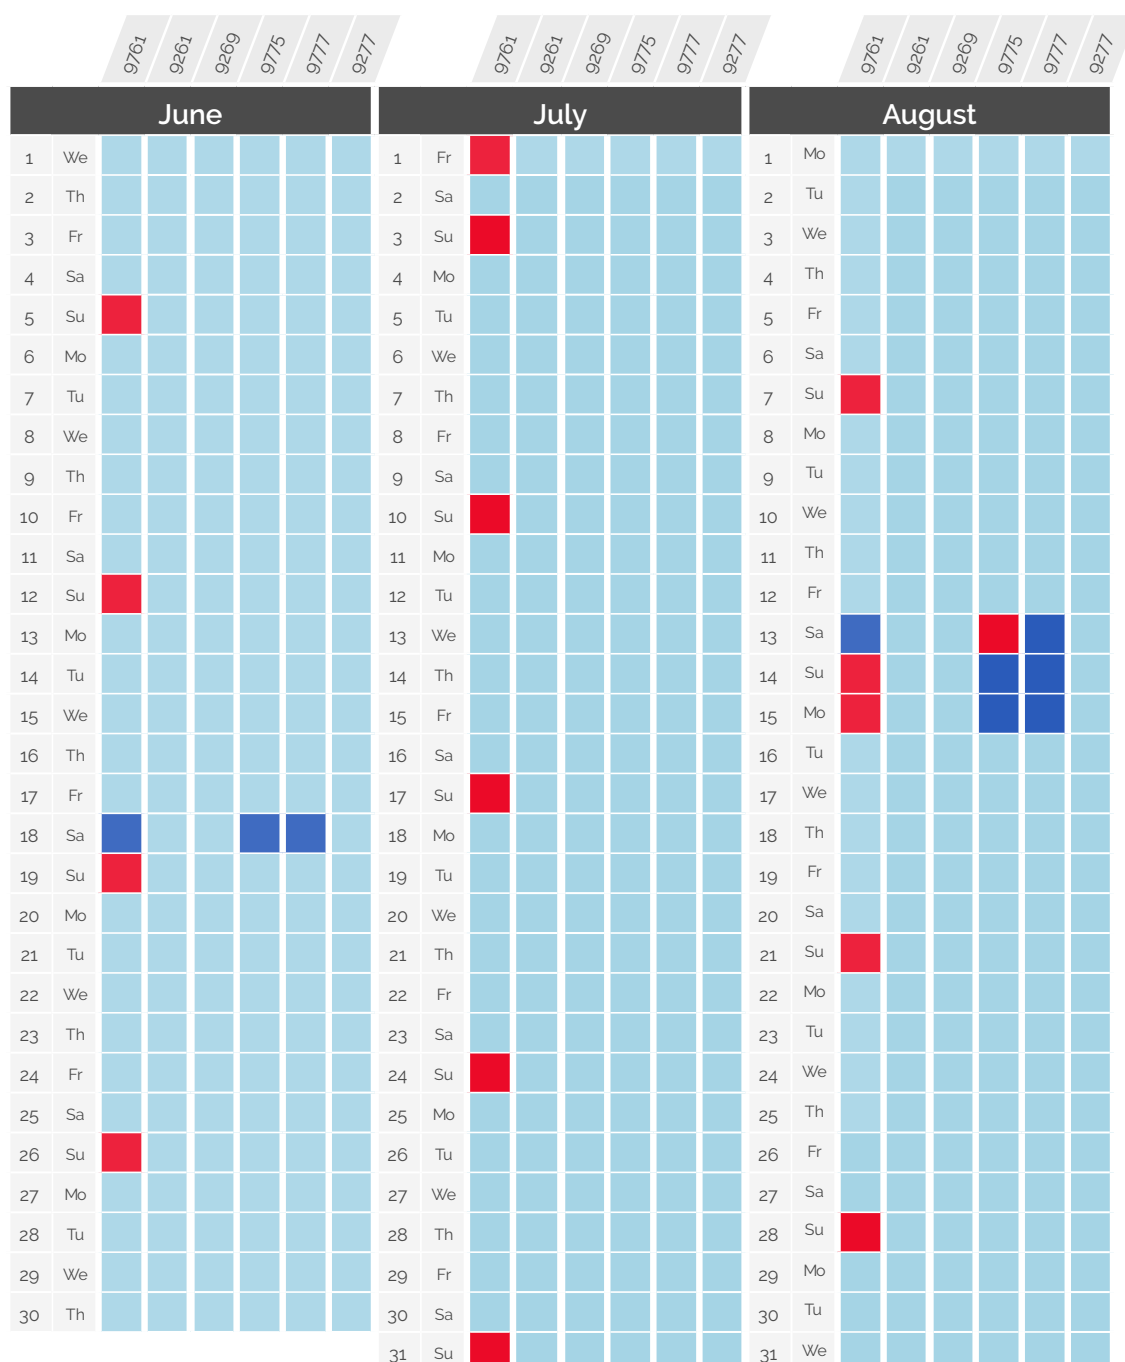

Service disruptions

» February - August 2022

Paris <> Geneva & Paris <> Lausanne via Geneva

TGV Lyria	Departure station and time		Arrival station and time		IMPACT
9760	Geneva	06:29	Paris Gare de Lyon	09:42	Runs normally
9764	Geneva	08:29	Paris Gare de Lyon	11:42	No service from Lausanne. Origin Geneva
9768	Lausanne	09:45	Paris Gare de Lyon	13:42	Renumbered 9782: departure from Lausanne at 18:44, arrival in Paris at 23:06
9770	Geneva	12:29	Paris Gare de Lyon	15:42	Arrival in Paris at 20:36
9774	Lausanne	13:45	Paris Gare de Lyon	17:42	Early departure from Geneva at 05:56, 07:58, 10:11, 12:12, 14:12 and 17:55 No service from Lausanne. Origin Geneva
9776	Geneva	16:29	Paris Gare de Lyon	19:44	Cancelled
9780	Geneva	18:29	Paris Gare de Lyon	21:42	
9784	Lausanne	19:45	Paris Gare de Lyon	23:45	

Service disruptions

February - August 2022

Paris <> Lausanne *via Vallorbe & via Geneva*

TGV Lyria	Departure station and time	Arrival station and time	IMPACT
9761	Paris Gare de Lyon 06:18	Lausanne 10:15	Runs normally
9261	Paris Gare de Lyon 07:56	Lausanne 11:52	No service up to Lausanne. Terminus Geneva
9269 / 9279	Paris Gare de Lyon 11:56	Lausanne 15:37	Arrival in Lausanne at 15:52 and 21:52
9775	Paris Gare de Lyon 14:18	Lausanne 18:14	Cancelled
9777	Paris Gare de Lyon 16:18	Lausanne 20:14	Cancelled
9277	Paris Gare de Lyon 17:56	Lausanne 21:37	Cancelled

Service disruptions

February - August 2022

Paris ↔ Lausanne via Vallorbe & via Geneva

TGV Lyria	Departure station and time	Arrival station and time	IMPACT
9761	Paris Gare de Lyon 06:18	Lausanne 10:15	Runs normally
9261	Paris Gare de Lyon 07:56	Lausanne 11:52	No service up to Lausanne. Terminus Geneva
9269 / 9279	Paris Gare de Lyon 11:56	Lausanne 15:37	Cancelled
9775	Paris Gare de Lyon 14:18	Lausanne 18:14	Runs normally
9777	Paris Gare de Lyon 16:18	Lausanne 20:14	Runs normally
9277	Paris Gare de Lyon 17:56	Lausanne 21:37	Cancelled