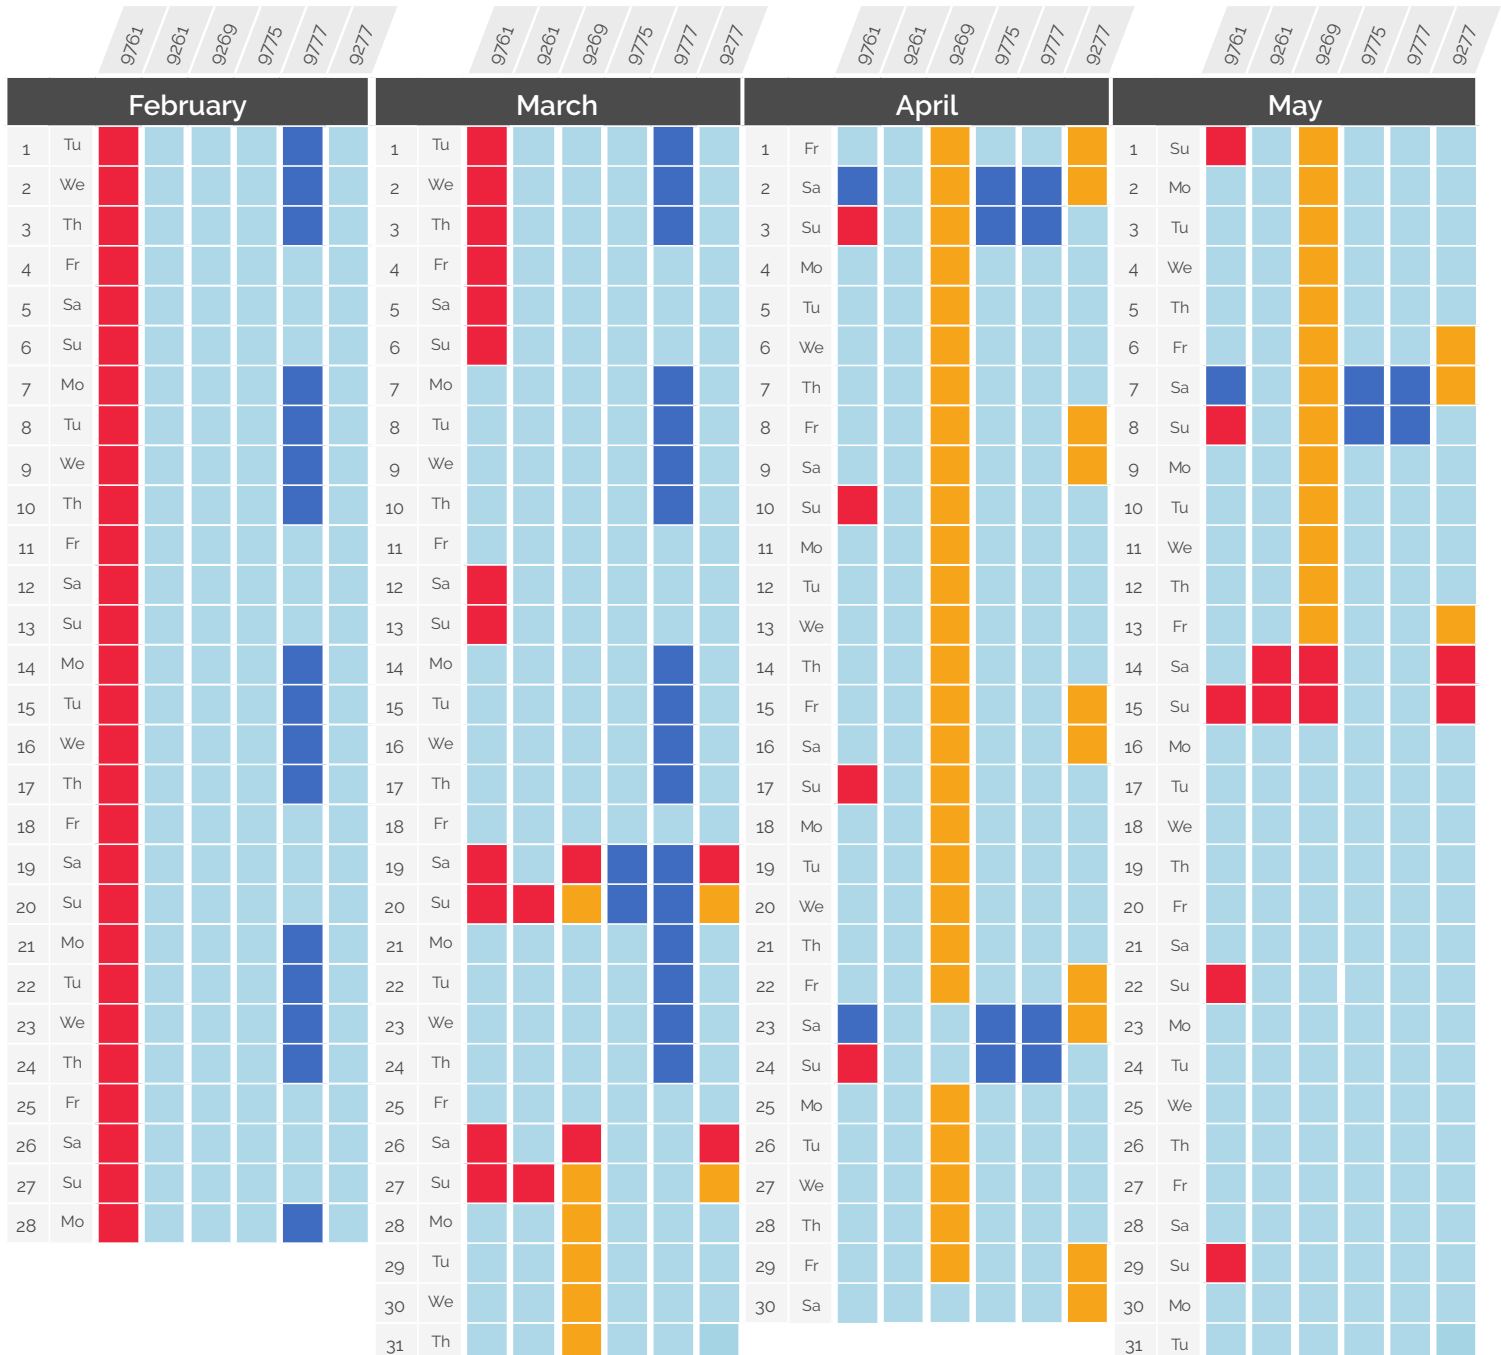

Service disruptions

» February - August 2022

Paris <> Geneva & Paris <> Lausanne via Geneva

TGV Lyria	Departure station and time		Arrival station and time		IMPACT
9760	Geneva	06:29	Paris Gare de Lyon	09:42	Runs normally
9764	Geneva	08:29	Paris Gare de Lyon	11:42	No service from Lausanne. Origin Geneva
9768	Lausanne	09:45	Paris Gare de Lyon	13:42	Renumbered 9782: departure from Lausanne at 18:44, arrival in Paris at 23:06
9770	Geneva	12:29	Paris Gare de Lyon	15:42	Arrival in Paris at 20:36
9774	Lausanne	13:45	Paris Gare de Lyon	17:42	Early departure from Geneva at 05:56, 07:58, 10:11, 12:12, 14:12 and 17:55 No service from Lausanne. Origin Geneva
9776	Geneva	16:29	Paris Gare de Lyon	19:44	Cancelled
9780	Geneva	18:29	Paris Gare de Lyon	21:42	
9784	Lausanne	19:45	Paris Gare de Lyon	23:45	

Service disruptions

February - August 2022

Paris <> Lausanne *via Vallorbe & via Geneva*

TGV Lyria	Departure station and time	Arrival station and time	IMPACT
9761	Paris Gare de Lyon 06:18	Lausanne 10:15	Runs normally
9261	Paris Gare de Lyon 07:56	Lausanne 11:52	No service up to Lausanne. Terminus Geneva
9269 / 9279	Paris Gare de Lyon 11:56	Lausanne 15:37	Arrival in Lausanne at 15:52 and 21:52
9775	Paris Gare de Lyon 14:18	Lausanne 18:14	Cancelled
9777	Paris Gare de Lyon 16:18	Lausanne 20:14	Cancelled
9277	Paris Gare de Lyon 17:56	Lausanne 21:37	Cancelled

Service disruptions

February - August 2022

Paris ↔ Lausanne via Vallorbe & via Geneva

TGV Lyria	Departure station and time	Arrival station and time	IMPACT
9761	Paris Gare de Lyon 06:18	Lausanne 10:15	Runs normally
9261	Paris Gare de Lyon 07:56	Lausanne 11:52	No service up to Lausanne. Terminus Geneva
9269 / 9279	Paris Gare de Lyon 11:56	Lausanne 15:37	Cancelled
9775	Paris Gare de Lyon 14:18	Lausanne 18:14	Runs normally
9777	Paris Gare de Lyon 16:18	Lausanne 20:14	Runs normally
9277	Paris Gare de Lyon 17:56	Lausanne 21:37	Cancelled