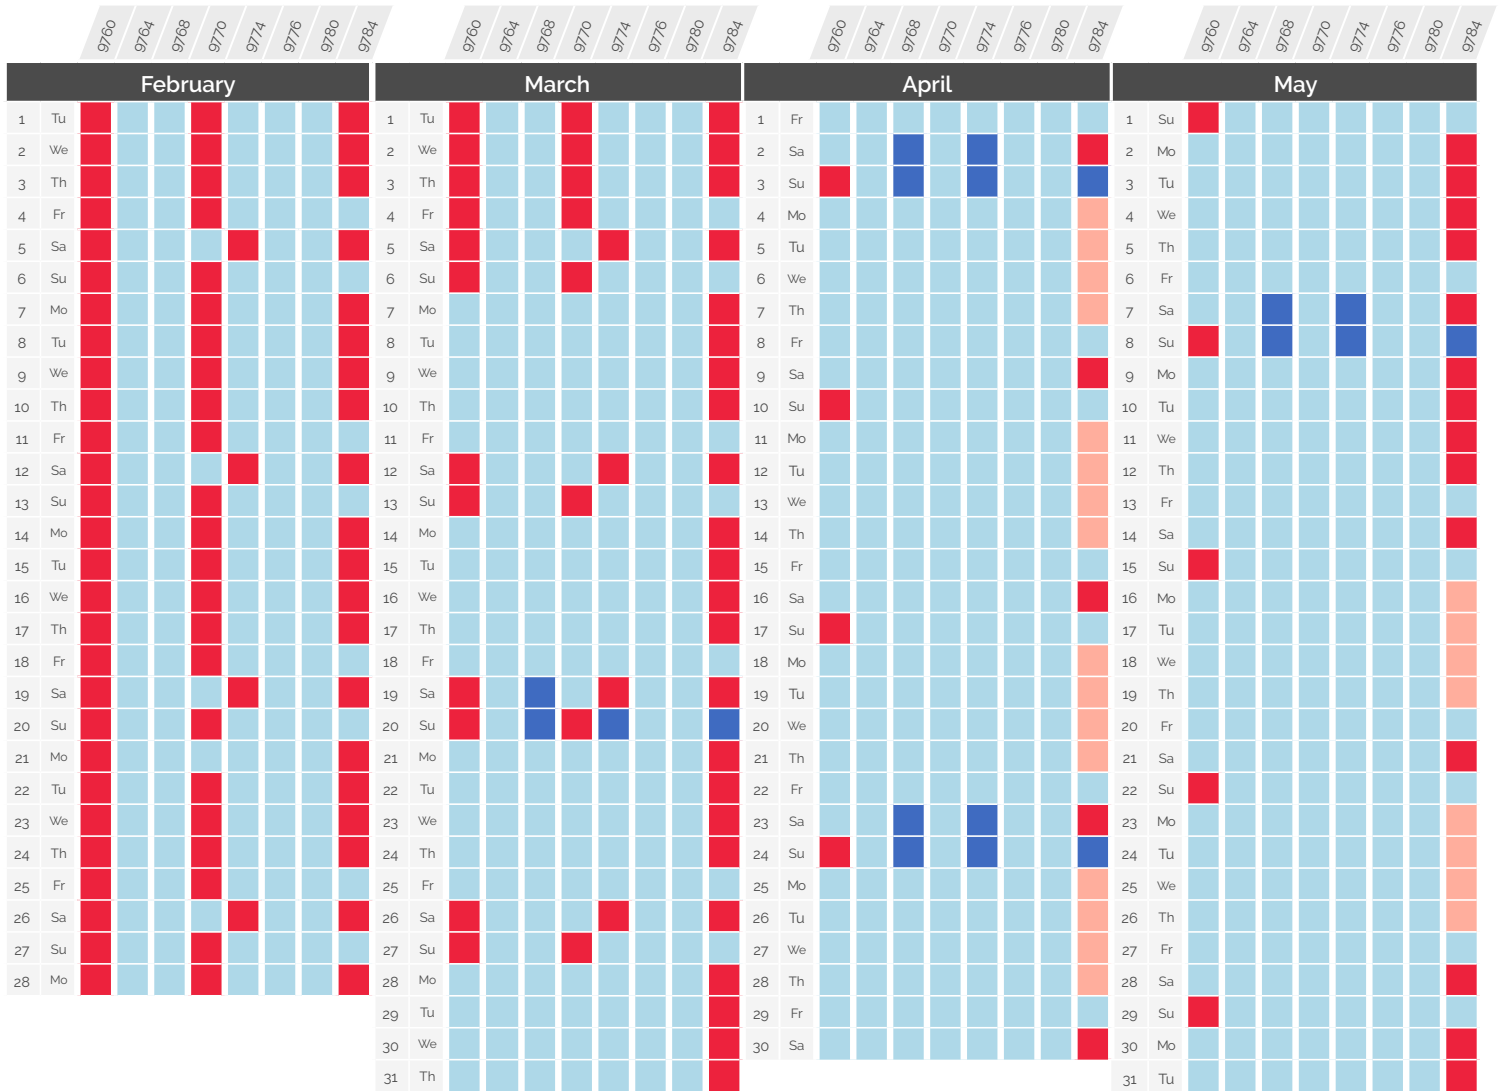

Service disruptions

February - August 2022

TGV Lyria	Departure station and time	Arrival station and time	IMPACT
9761	Paris Gare de Lyon 06:18	Lausanne 10:14	Runs normally
9763	Paris Gare de Lyon 08:18	Geneva 11:29	No service up to Lausanne. Terminus Geneva
9765	Paris Gare de Lyon 10:18	Geneva 13:29	Arrival in Bourg-en-Bresse at 22:09, Bellegarde at 23:17 and Geneva at 23:55
9773	Paris Gare de Lyon 12:18	Geneva 15:29	No stop at Bourg-en-Bresse and Bellegarde, arrival in Geneva at 00:44 at the latest (time variants possible, please refer to the time shown on the ticket)
9775	Paris Gare de Lyon 14:18	Lausanne 18:14	Arrival in Geneva at 10:15, 12:03, 13:45, 15:46, 18:05, 19:44 and 21:47
9777	Paris Gare de Lyon 16:18	Lausanne 20:14	No service up to Lausanne. Terminus Geneva
9781	Paris Gare de Lyon 18:18	Geneva 21:29	Cancelled
9789	Paris Gare de Lyon 20:18	Geneva 23:29	Cancelled

Service disruptions

» February - August 2022

Paris <> Geneva & Paris <> Lausanne via Geneva

TGV Lyria	Departure station and time		Arrival station and time		IMPACT
9760	Geneva	06:29	Paris Gare de Lyon	09:42	Runs normally
9764	Geneva	08:29	Paris Gare de Lyon	11:42	No service from Lausanne. Origin Geneva
9768	Lausanne	09:45	Paris Gare de Lyon	13:42	Renumbered 9782: departure from Lausanne at 18:44, arrival in Paris at 23:06
9770	Geneva	12:29	Paris Gare de Lyon	15:42	Cancelled
9774	Lausanne	13:45	Paris Gare de Lyon	17:42	Cancelled
9776	Geneva	16:29	Paris Gare de Lyon	19:44	Cancelled
9780	Geneva	18:29	Paris Gare de Lyon	21:42	Cancelled
9784	Lausanne	19:45	Paris Gare de Lyon	23:45	Cancelled