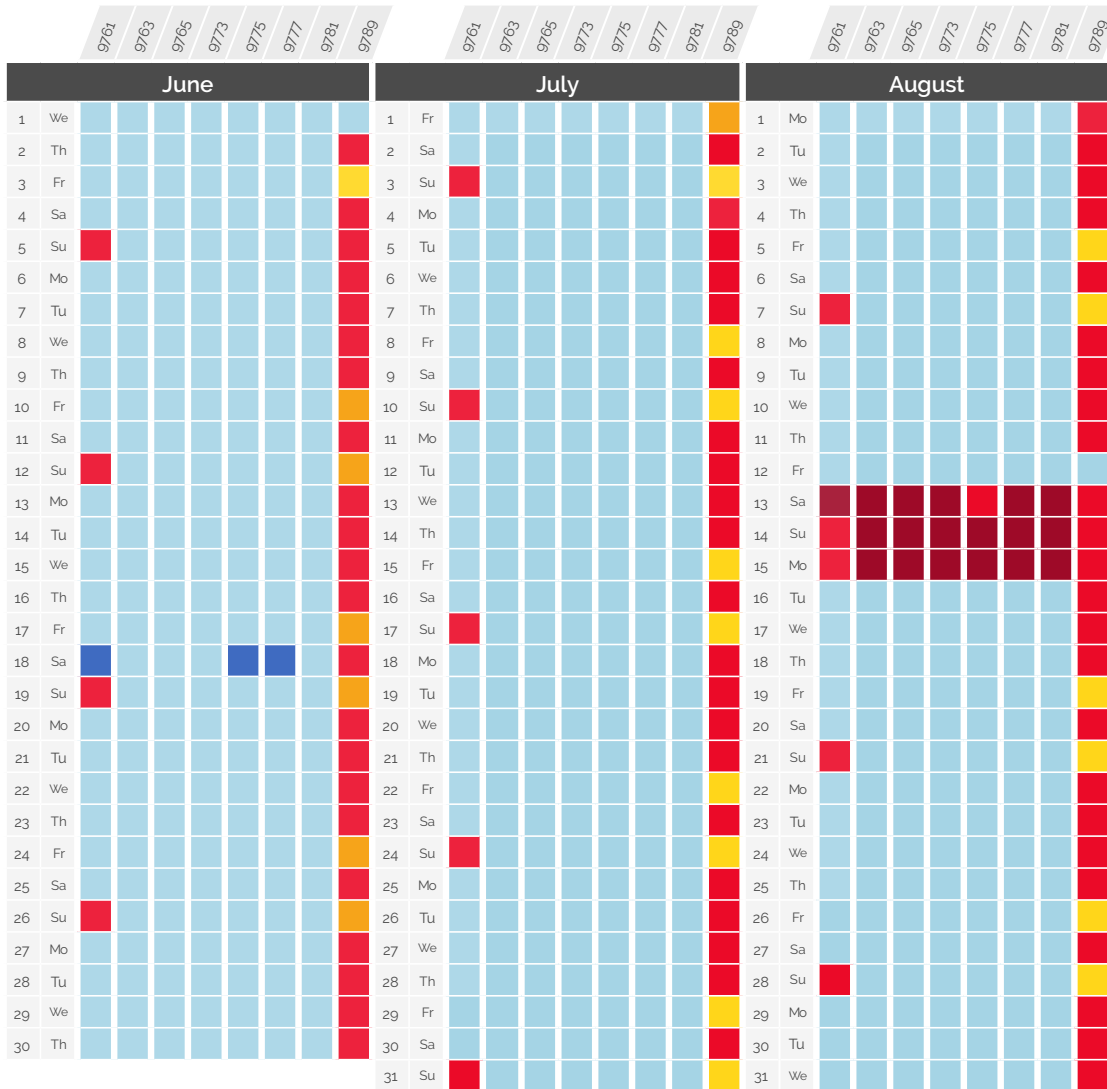

Timetable adjustments due to engineering works are subject to further changes. Keep yourself informed.

Service disruptions

February - August 2022

Paris ↔ Geneva & Paris ↔ Lausanne via Geneva

TGV Lyria	Departure station and time	Arrival station and time	IMPACT
9761	Paris Gare de Lyon 06:18	Lausanne 10:14	Runs normally
9763	Paris Gare de Lyon 08:18	Geneva 11:29	No service up to Lausanne. Terminus Geneva
9765	Paris Gare de Lyon 10:18	Geneva 13:29	Arrival in Geneva at 11:37 and 21:35
9773	Paris Gare de Lyon 12:18	Geneva 15:29	Arrival in Bourg-en-Bresse at 22:09, Bellegarde at 23:17 and Geneva at 23:55
9775	Paris Gare de Lyon 14:18	Lausanne 18:14	Cancelled
9777	Paris Gare de Lyon 16:18	Lausanne 20:14	Cancelled
9781	Paris Gare de Lyon 18:18	Geneva 21:29	Cancelled
9789	Paris Gare de Lyon 20:18	Geneva 23:29	Cancelled

Service disruptions

February - August 2022

TGV Lyria	Departure station and time	Arrival station and time	IMPACT
9761	Paris Gare de Lyon 06:18	Lausanne 10:14	Runs normally
9763	Paris Gare de Lyon 08:18	Geneva 11:29	No service up to Lausanne. Terminus Geneva
9765	Paris Gare de Lyon 10:18	Geneva 13:29	Arrival in Bourg-en-Bresse at 22:09, Bellegarde at 23:17 and Geneva at 23:55
9773	Paris Gare de Lyon 12:18	Geneva 15:29	No stop at Bourg-en-Bresse and Bellegarde, arrival in Geneva at 00:44 at the latest (time variants possible, please refer to the time shown on the ticket)
9775	Paris Gare de Lyon 14:18	Lausanne 18:14	Arrival in Geneva at 10:15, 12:03, 13:45, 15:46, 18:05, 19:44 and 21:47
9777	Paris Gare de Lyon 16:18	Lausanne 20:14	No service up to Lausanne. Terminus Geneva
9781	Paris Gare de Lyon 18:18	Geneva 21:29	Cancelled
9789	Paris Gare de Lyon 20:18	Geneva 23:29	Cancelled