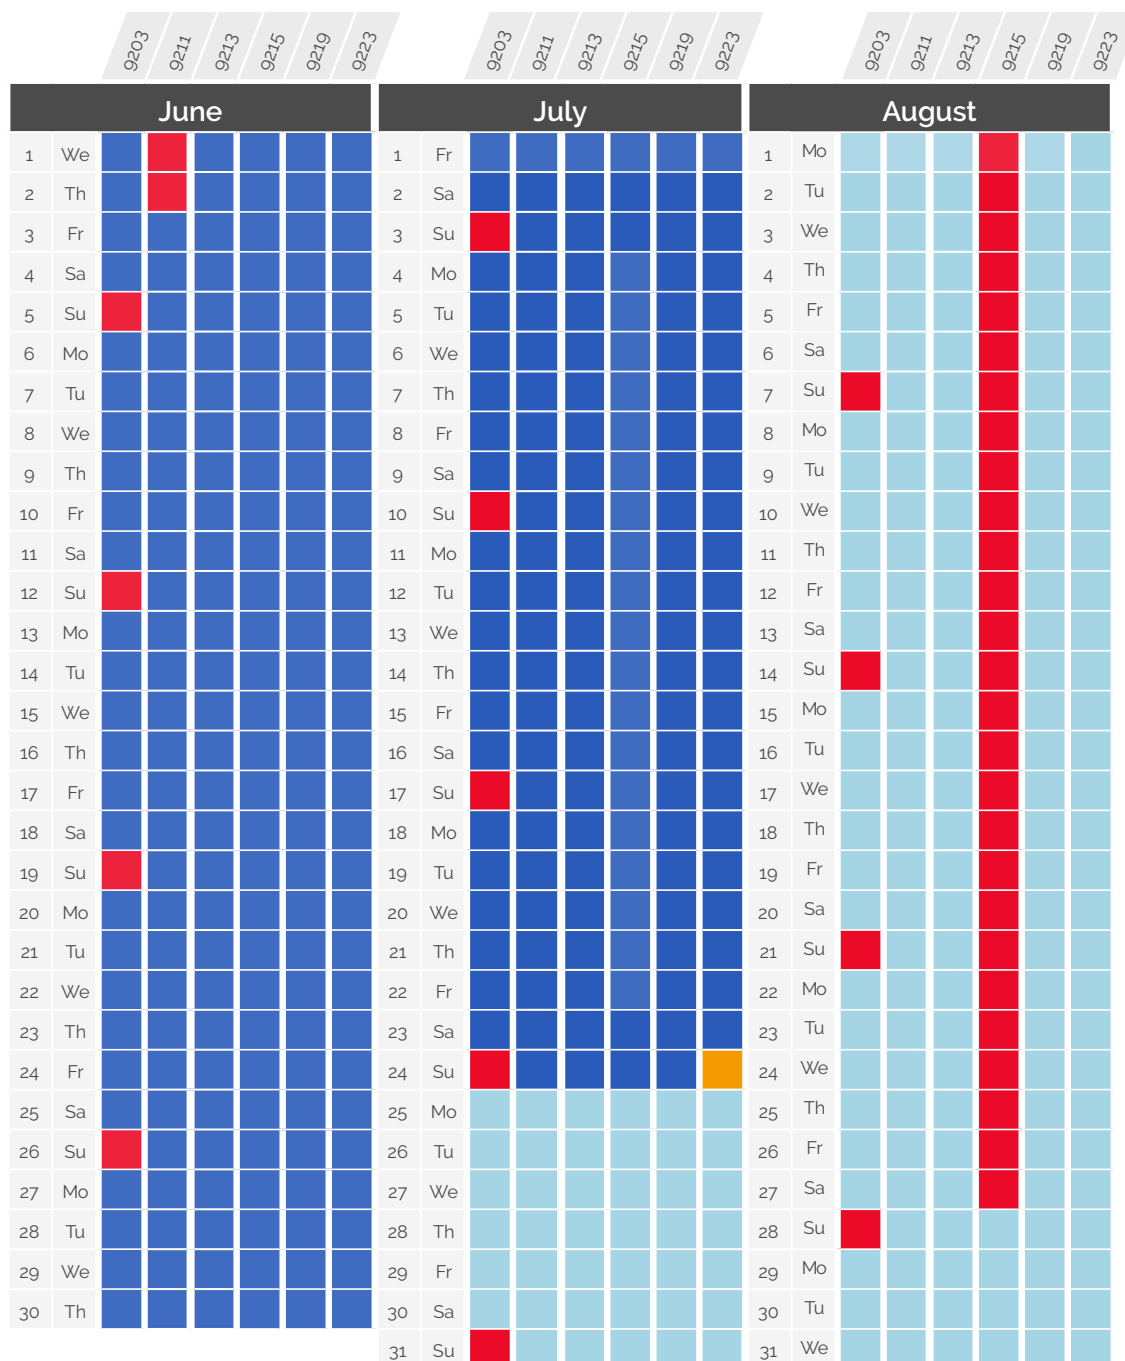

Service disruptions

February - August 2022

Paris ↔ Lausanne *via Vallorbe & via Geneva*

TGV Lyria	Departure station and time		Arrival station and time		IMPACT
9264	Lausanne	07:23	Paris Gare de Lyon	11:04	Runs normally
9768	Lausanne	09:45	Paris Gare de Lyon	13:42	No service from Lausanne. Origin Geneva
9268	Lausanne	12:23	Paris Gare de Lyon	16:04	Renumbered 9782: departure from Lausanne at 18:44, arrival in Paris at 23:06
9774	Lausanne	13:45	Paris Gare de Lyon	17:42	Early departure from Lausanne at 12:05 and 16:05
9270	Lausanne	16:23	Paris Gare de Lyon	20:04	Cancelled
9784	Lausanne	19:45	Paris Gare de Lyon	23:42	Cancelled

Service disruptions

February - August 2022

Paris ↔ Basel / Zurich

TGV Lyria	Departure station and time	Arrival station and time	IMPACT
9203	Paris Gare de Lyon 07:22	Zurich 11:26	Runs normally
9211	Paris Gare de Lyon 10:22	Zurich 14:26	Terminus Basel
9213 / 9233	Paris Gare de Lyon 12:22	Zurich 16:26	Rerouted via Strasbourg with earlier departure from Paris at 11:56. No stop at Dijon.
9215	Paris Gare de Lyon 14:22	Zurich 18:26	Arrival in Zurich at 11:34, 14:34, 16:34, 18:34, 20:34 and 22:33
9219	Paris Gare de Lyon 16:22	Zurich 20:26	Arrival in Zurich at 22:45
9223	Paris Gare de Lyon 18:22	Zurich 22:26	Cancelled

Service disruptions

» February - August 2022

Paris ↔ Basel / Zurich

TGV Lyria	Departure station and time	Arrival station and time	IMPACT
9203	Paris Gare de Lyon 07:22	Zurich 11:26	Runs normally
9211	Paris Gare de Lyon 10:22	Zurich 14:26	Terminus Basel
9213 / 9233	Paris Gare de Lyon 12:22	Zurich 16:26	Arrival in Zurich at 22:40
9215	Paris Gare de Lyon 14:22	Zurich 18:26	Cancelled
9219	Paris Gare de Lyon 16:22	Zurich 20:26	Cancelled
9223	Paris Gare de Lyon 18:22	Zurich 22:26	Cancelled