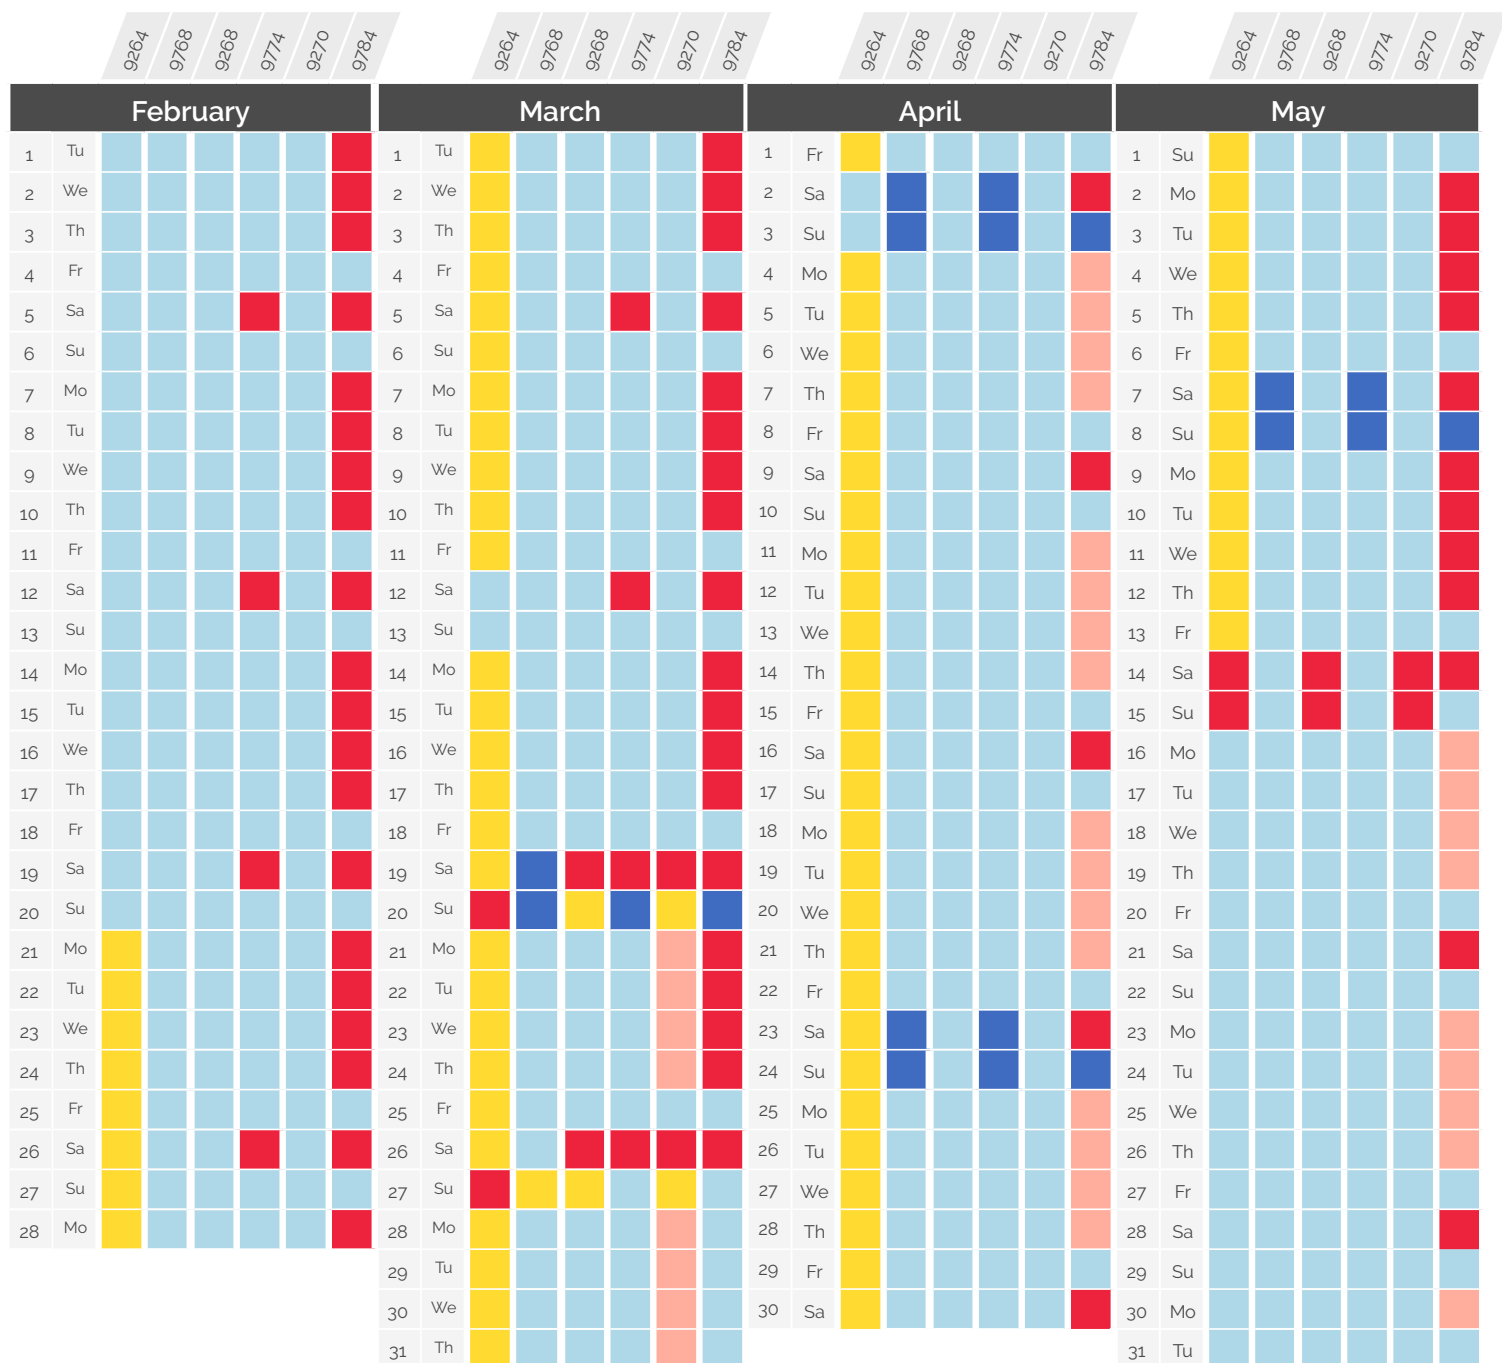

Service disruptions

February - August 2022

Paris <> Lausanne *via Vallorbe & via Geneva*

TGV Lyria	Departure station and time	Arrival station and time	IMPACT
9761	Paris Gare de Lyon 06:18	Lausanne 10:15	Runs normally
9261	Paris Gare de Lyon 07:56	Lausanne 11:52	No service up to Lausanne. Terminus Geneva
9269 / 9279	Paris Gare de Lyon 11:56	Lausanne 15:37	Arrival in Lausanne at 15:52 and 21:52
9775	Paris Gare de Lyon 14:18	Lausanne 18:14	Cancelled
9777	Paris Gare de Lyon 16:18	Lausanne 20:14	Cancelled
9277	Paris Gare de Lyon 17:56	Lausanne 21:37	Cancelled

Service disruptions

February - August 2022

Paris ↔ Lausanne via Vallorbe & via Geneva

TGV Lyria	Departure station and time	Arrival station and time	IMPACT
9761	Paris Gare de Lyon 06:18	Lausanne 10:15	Runs normally
9261	Paris Gare de Lyon 07:56	Lausanne 11:52	No service up to Lausanne. Terminus Geneva
9269 / 9279	Paris Gare de Lyon 11:56	Lausanne 15:37	Cancelled
9775	Paris Gare de Lyon 14:18	Lausanne 18:14	Runs normally
9777	Paris Gare de Lyon 16:18	Lausanne 20:14	Runs normally
9277	Paris Gare de Lyon 17:56	Lausanne 21:37	Cancelled

Service disruptions

February - August 2022

Paris ↔ Lausanne *via Vallorbe & via Geneva*

TGV Lyria	Departure station and time		Arrival station and time		IMPACT
9264	Lausanne	07:23	Paris Gare de Lyon	11:04	Runs normally
9768	Lausanne	09:45	Paris Gare de Lyon	13:42	No service from Lausanne. Origin Geneva
9268	Lausanne	12:23	Paris Gare de Lyon	16:04	9270 renumbered 9272: departure from Lausanne at 18:23, arrival in Paris at 22:55 or 23:04
9774	Lausanne	13:45	Paris Gare de Lyon	17:42	9784 renumbered 9782: departure from Lausanne at 18:44, arrival in Paris at 23:06
9270	Lausanne	16:23	Paris Gare de Lyon	20:04	Early departure from Lausanne at 07:05, 12:05 and 16:05
9784	Lausanne	19:45	Paris Gare de Lyon	23:42	Cancelled