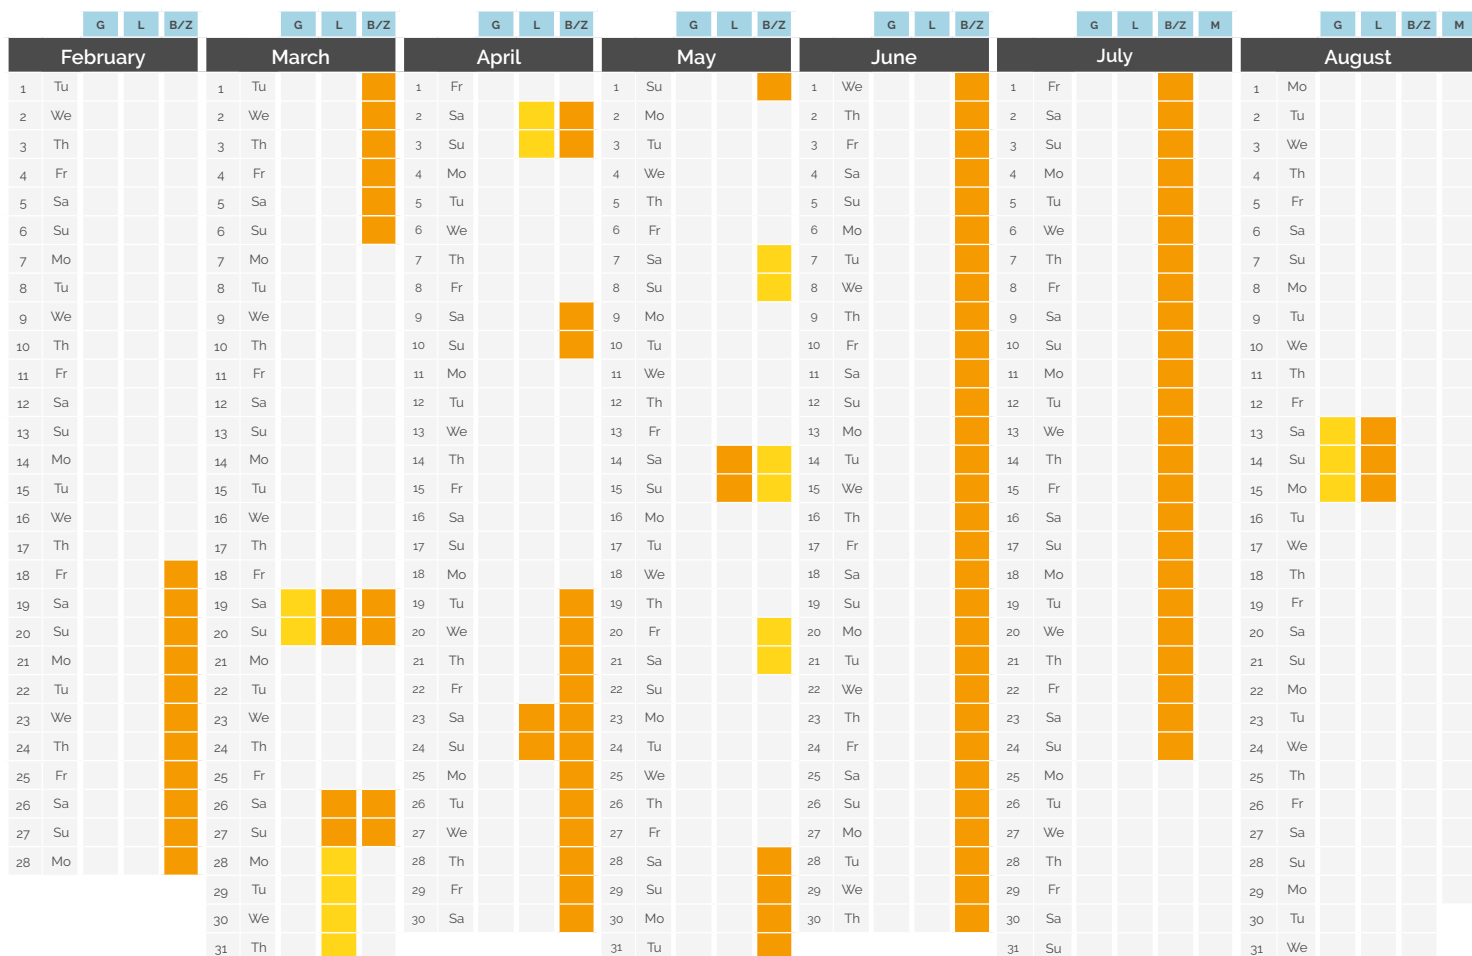

Service disruptions

February - August 2022

Overview

LEGEND

- G Paris <> Geneva and Paris <> Lausanne *via* Geneva route
- L Paris <> Lausanne *via* Vallorbe & *via* Geneva route
- B/Z Paris <> Basel / Zurich route
- M Marseille <> Geneva summer route
- normal traffic
- minor disruptions
- major disruptions

Timetable adjustments due to engineering works are subject to further changes. Keep yourself informed.

Service disruptions

February - August 2022

Paris ↔ Geneva & Paris ↔ Lausanne via Geneva

TGV Lyria	Departure station and time	Arrival station and time	IMPACT
9761	Paris Gare de Lyon 06:18	Lausanne 10:14	Runs normally
9763	Paris Gare de Lyon 08:18	Geneva 11:29	No service up to Lausanne. Terminus Geneva
9765	Paris Gare de Lyon 10:18	Geneva 13:29	Arrival in Geneva at 11:37 and 21:35
9773	Paris Gare de Lyon 12:18	Geneva 15:29	Arrival in Bourg-en-Bresse at 22:09, Bellegarde at 23:17 and Geneva at 23:55
9775	Paris Gare de Lyon 14:18	Lausanne 18:14	Cancelled
9777	Paris Gare de Lyon 16:18	Lausanne 20:14	Cancelled
9781	Paris Gare de Lyon 18:18	Geneva 21:29	Cancelled
9789	Paris Gare de Lyon 20:18	Geneva 23:29	Cancelled