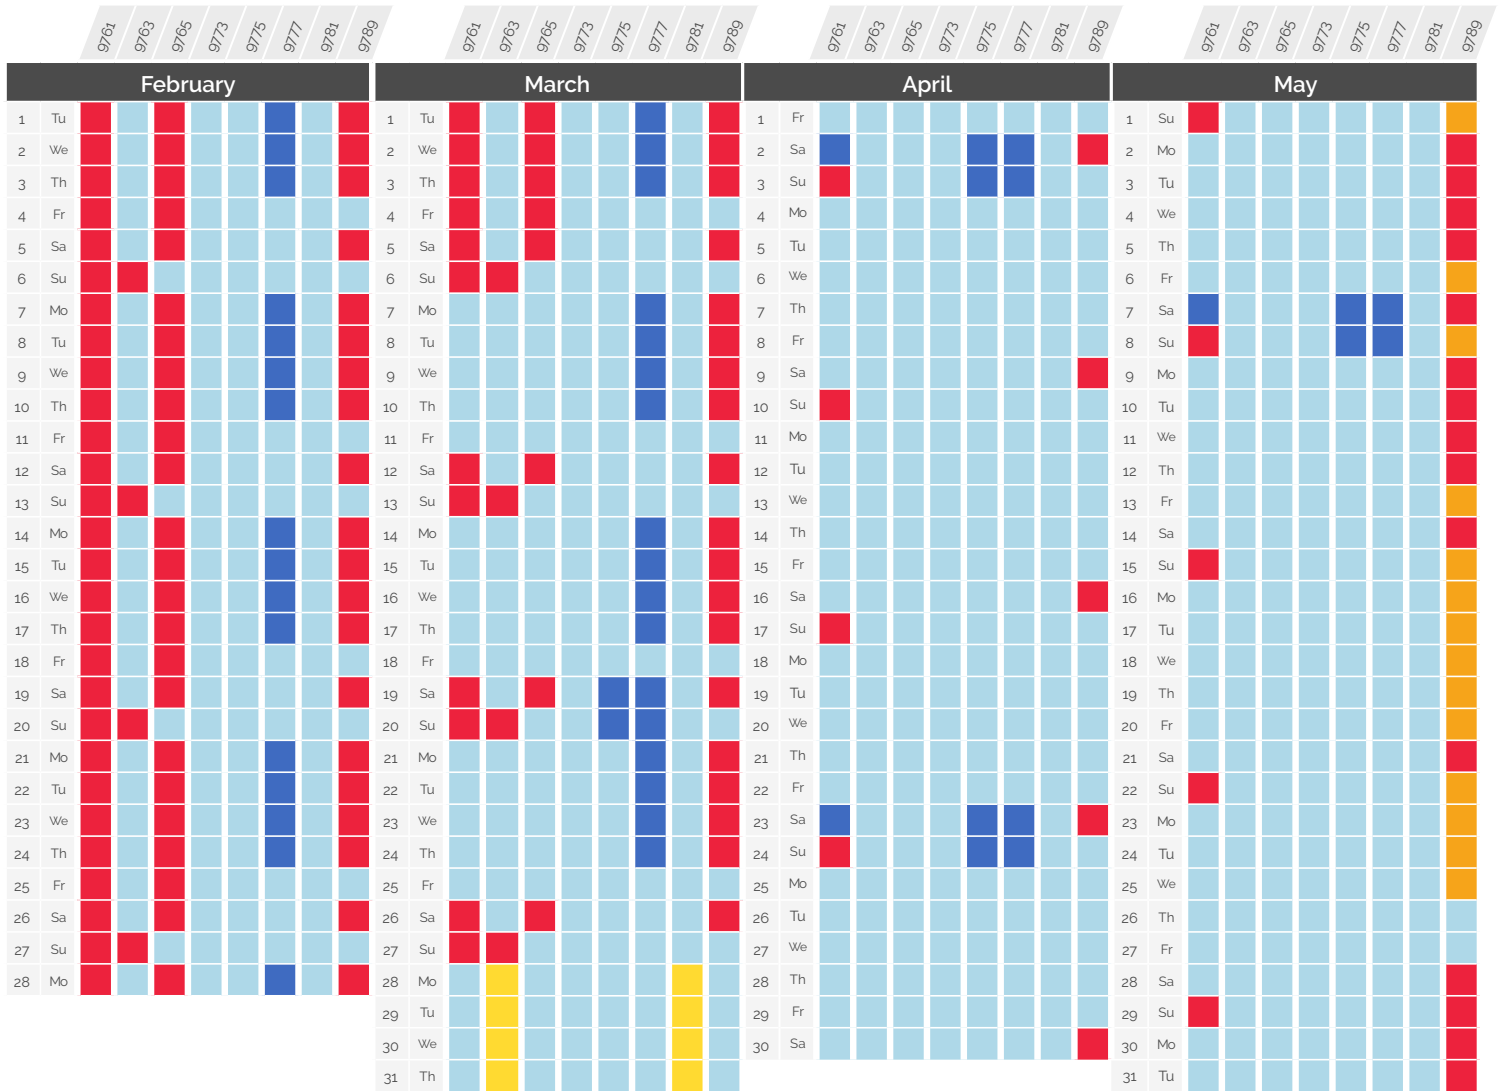

Timetable adjustments due to engineering works are subject to further changes. Keep yourself informed.

Service disruptions

February - August 2022

Paris ↔ Geneva & Paris ↔ Lausanne via Geneva

TGV Lyria	Departure station and time	Arrival station and time	IMPACT
9761	Paris Gare de Lyon 06:18	Lausanne 10:14	Runs normally
9763	Paris Gare de Lyon 08:18	Geneva 11:29	No service up to Lausanne. Terminus Geneva
9765	Paris Gare de Lyon 10:18	Geneva 13:29	Arrival in Geneva at 11:37 and 21:35
9773	Paris Gare de Lyon 12:18	Geneva 15:29	Arrival in Bourg-en-Bresse at 22:09, Bellegarde at 23:17 and Geneva at 23:55
9775	Paris Gare de Lyon 14:18	Lausanne 18:14	Cancelled
9777	Paris Gare de Lyon 16:18	Lausanne 20:14	Cancelled
9781	Paris Gare de Lyon 18:18	Geneva 21:29	Cancelled
9789	Paris Gare de Lyon 20:18	Geneva 23:29	Cancelled

Service disruptions

February - August 2022

TGV Lyria	Departure station and time	Arrival station and time	IMPACT
9761	Paris Gare de Lyon 06:18	Lausanne 10:14	Runs normally
9763	Paris Gare de Lyon 08:18	Geneva 11:29	No service up to Lausanne. Terminus Geneva
9765	Paris Gare de Lyon 10:18	Geneva 13:29	Arrival in Bourg-en-Bresse at 22:09, Bellegarde at 23:17 and Geneva at 23:55
9773	Paris Gare de Lyon 12:18	Geneva 15:29	No stop at Bourg-en-Bresse and Bellegarde, arrival in Geneva at 00:44 at the latest (time variants possible, please refer to the time shown on the ticket)
9775	Paris Gare de Lyon 14:18	Lausanne 18:14	Arrival in Geneva at 10:15, 12:03, 13:45, 15:46, 18:05, 19:44 and 21:47
9777	Paris Gare de Lyon 16:18	Lausanne 20:14	No service up to Lausanne. Terminus Geneva
9781	Paris Gare de Lyon 18:18	Geneva 21:29	Cancelled
9789	Paris Gare de Lyon 20:18	Geneva 23:29	Cancelled