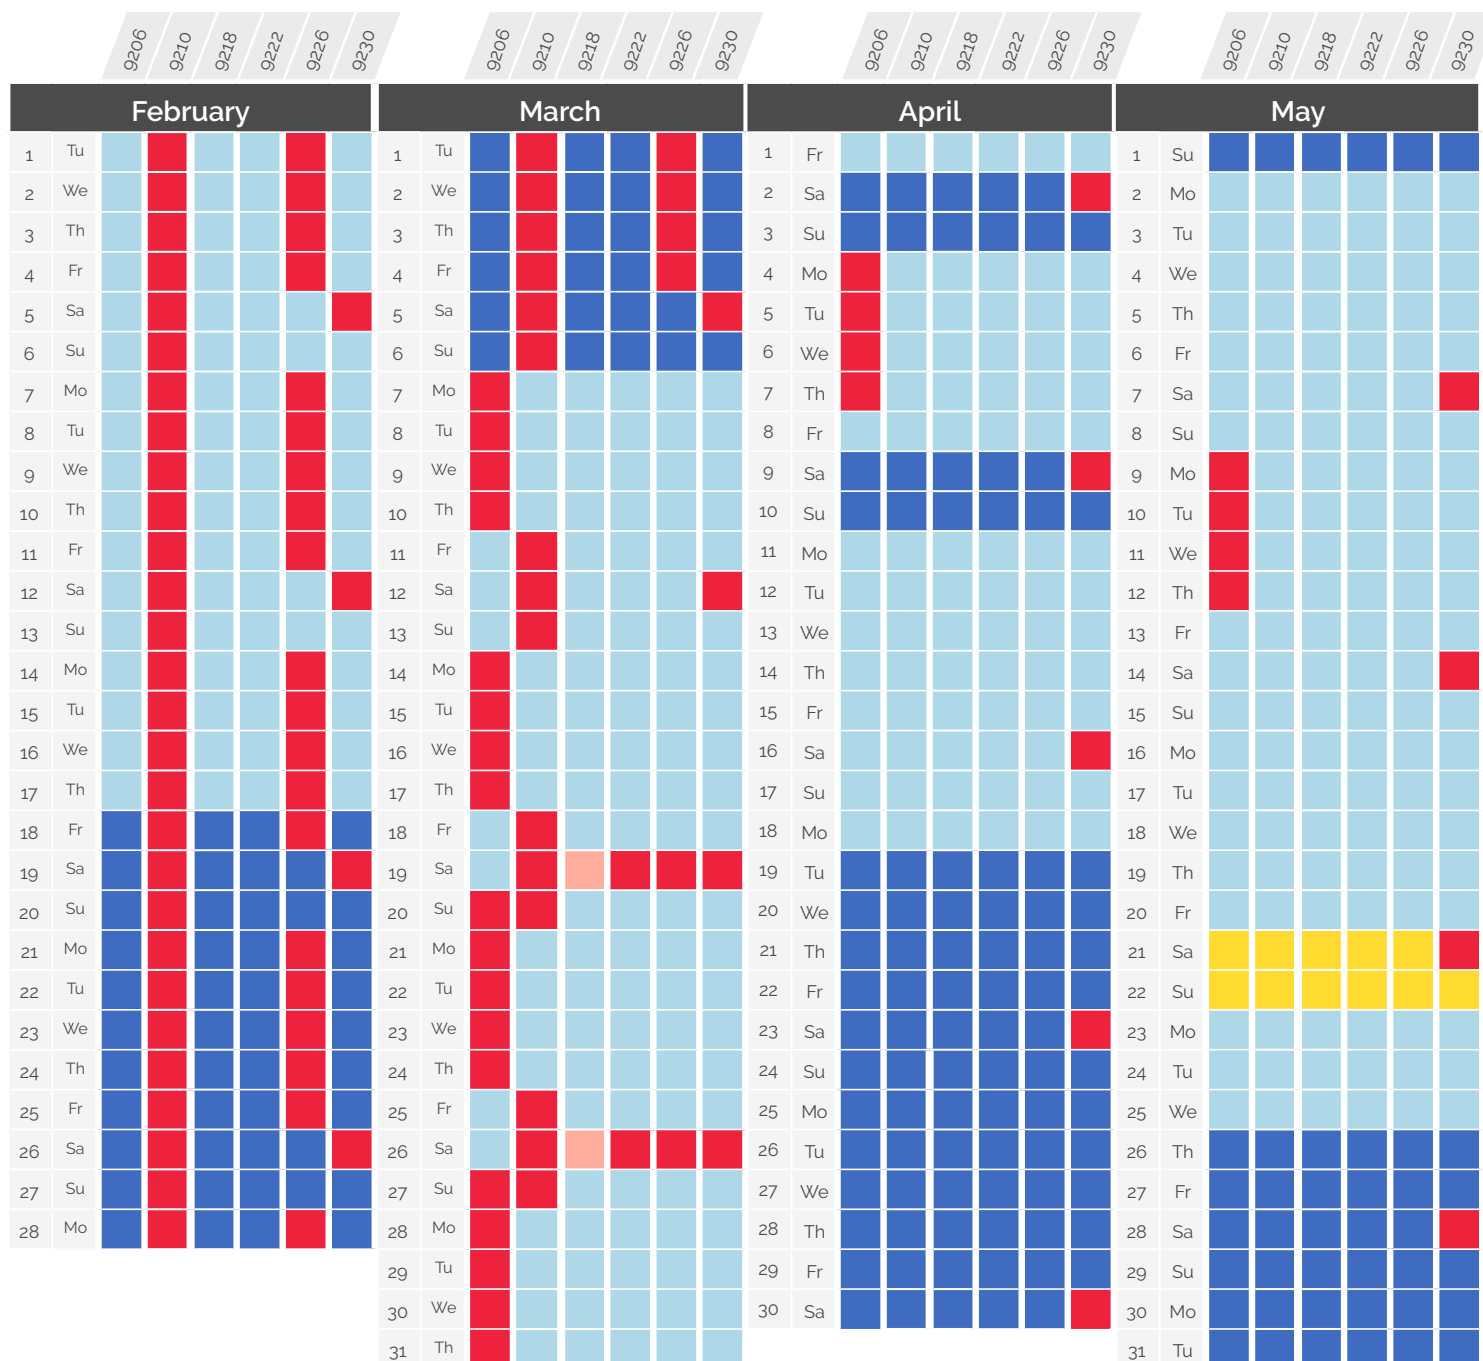

Service disruptions

February - August 2022

Paris ↔ Basel / Zurich

TGV Lyria	Departure station and time	Arrival station and time	IMPACT
9203	Paris Gare de Lyon 07:22	Zurich 11:26	Runs normally
9211	Paris Gare de Lyon 10:22	Zurich 14:26	Terminus Basel
9213 / 9233	Paris Gare de Lyon 12:22	Zurich 16:26	Rerouted via Strasbourg with earlier departure from Paris at 11:56. No stop at Dijon.
9215	Paris Gare de Lyon 14:22	Zurich 18:26	Arrival in Zurich at 11:34, 14:34, 16:34, 18:34, 20:34 and 22:33
9219	Paris Gare de Lyon 16:22	Zurich 20:26	Arrival in Zurich at 22:45
9223	Paris Gare de Lyon 18:22	Zurich 22:26	Cancelled

Service disruptions

» February - August 2022

Paris ↔ Basel / Zurich

TGV Lyria	Departure station and time	Arrival station and time	IMPACT
9203	Paris Gare de Lyon 07:22	Zurich 11:26	Runs normally
9211	Paris Gare de Lyon 10:22	Zurich 14:26	Terminus Basel
9213 / 9233	Paris Gare de Lyon 12:22	Zurich 16:26	Arrival in Zurich at 22:40
9215	Paris Gare de Lyon 14:22	Zurich 18:26	Cancelled
9219	Paris Gare de Lyon 16:22	Zurich 20:26	Cancelled
9223	Paris Gare de Lyon 18:22	Zurich 22:26	Cancelled

Service disruptions

February - August 2022

Paris ↔ Basel / Zurich

TGV Lyria	Departure station and time		Arrival station and time		IMPACT
9206	Zurich	07:34	Paris Gare de Lyon	11:38	Runs normally
9210	Zurich	09:34	Paris Gare de Lyon	13:38	Origin Basel
9218	Zurich	11:34	Paris Gare de Lyon	15:38	Rerouted via Strasbourg with delayed arrival in Paris at 16:00. No stop at Belfort-Montbéliard TGV.
9222	Zurich	13:34	Paris Gare de Lyon	17:38	Early departure from Zurich at 07:20, 09:20, 11:20, 13:20, 15:20 and 17:20
9226	Zurich	15:34	Paris Gare de Lyon	19:38	Cancelled
9230 / 9232	Zurich	17:34	Paris Gare de Lyon	21:38	Cancelled