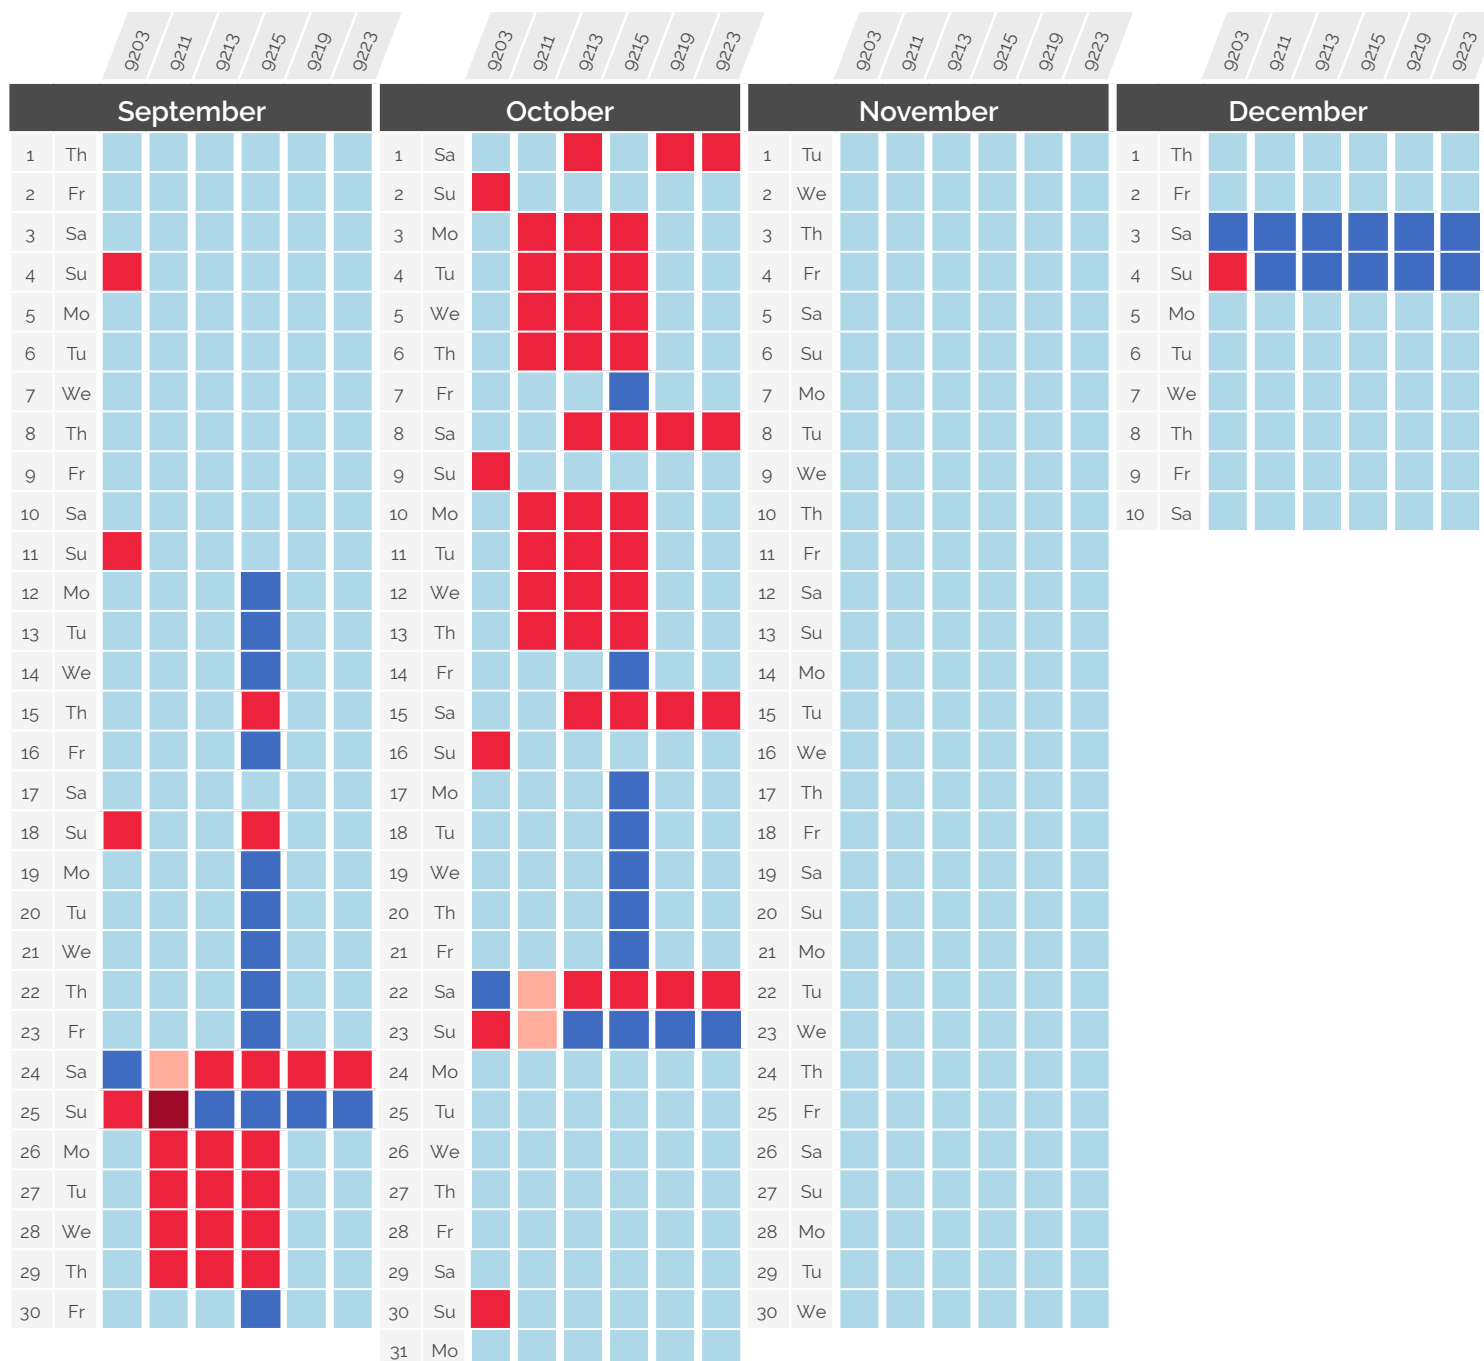

Service disruptions

September - December 2022

Paris ↔ Basel / Zurich

TGV Lyria	Departure station and time	Arrival station and time	IMPACT
9203	Paris Gare de Lyon 07:22	Zurich 11:26	Runs normally
9211	Paris Gare de Lyon 10:22	Zurich 14:26	Terminus Basel. No service up to Zurich.
9213 / 9233	Paris Gare de Lyon 12:22	Zurich 16:26	Rerouted via Strasbourg. No stop at Dijon.
9215	Paris Gare de Lyon 14:22	Zurich 18:26	Rerouted via Strasbourg. No stop at Dijon. Origin Basel.
9219	Paris Gare de Lyon 16:22	Zurich 20:26	Rerouted via Strasbourg. No stop at Dijon. Origin Basel.
9223	Paris Gare de Lyon 18:22	Zurich 22:26	Cancelled