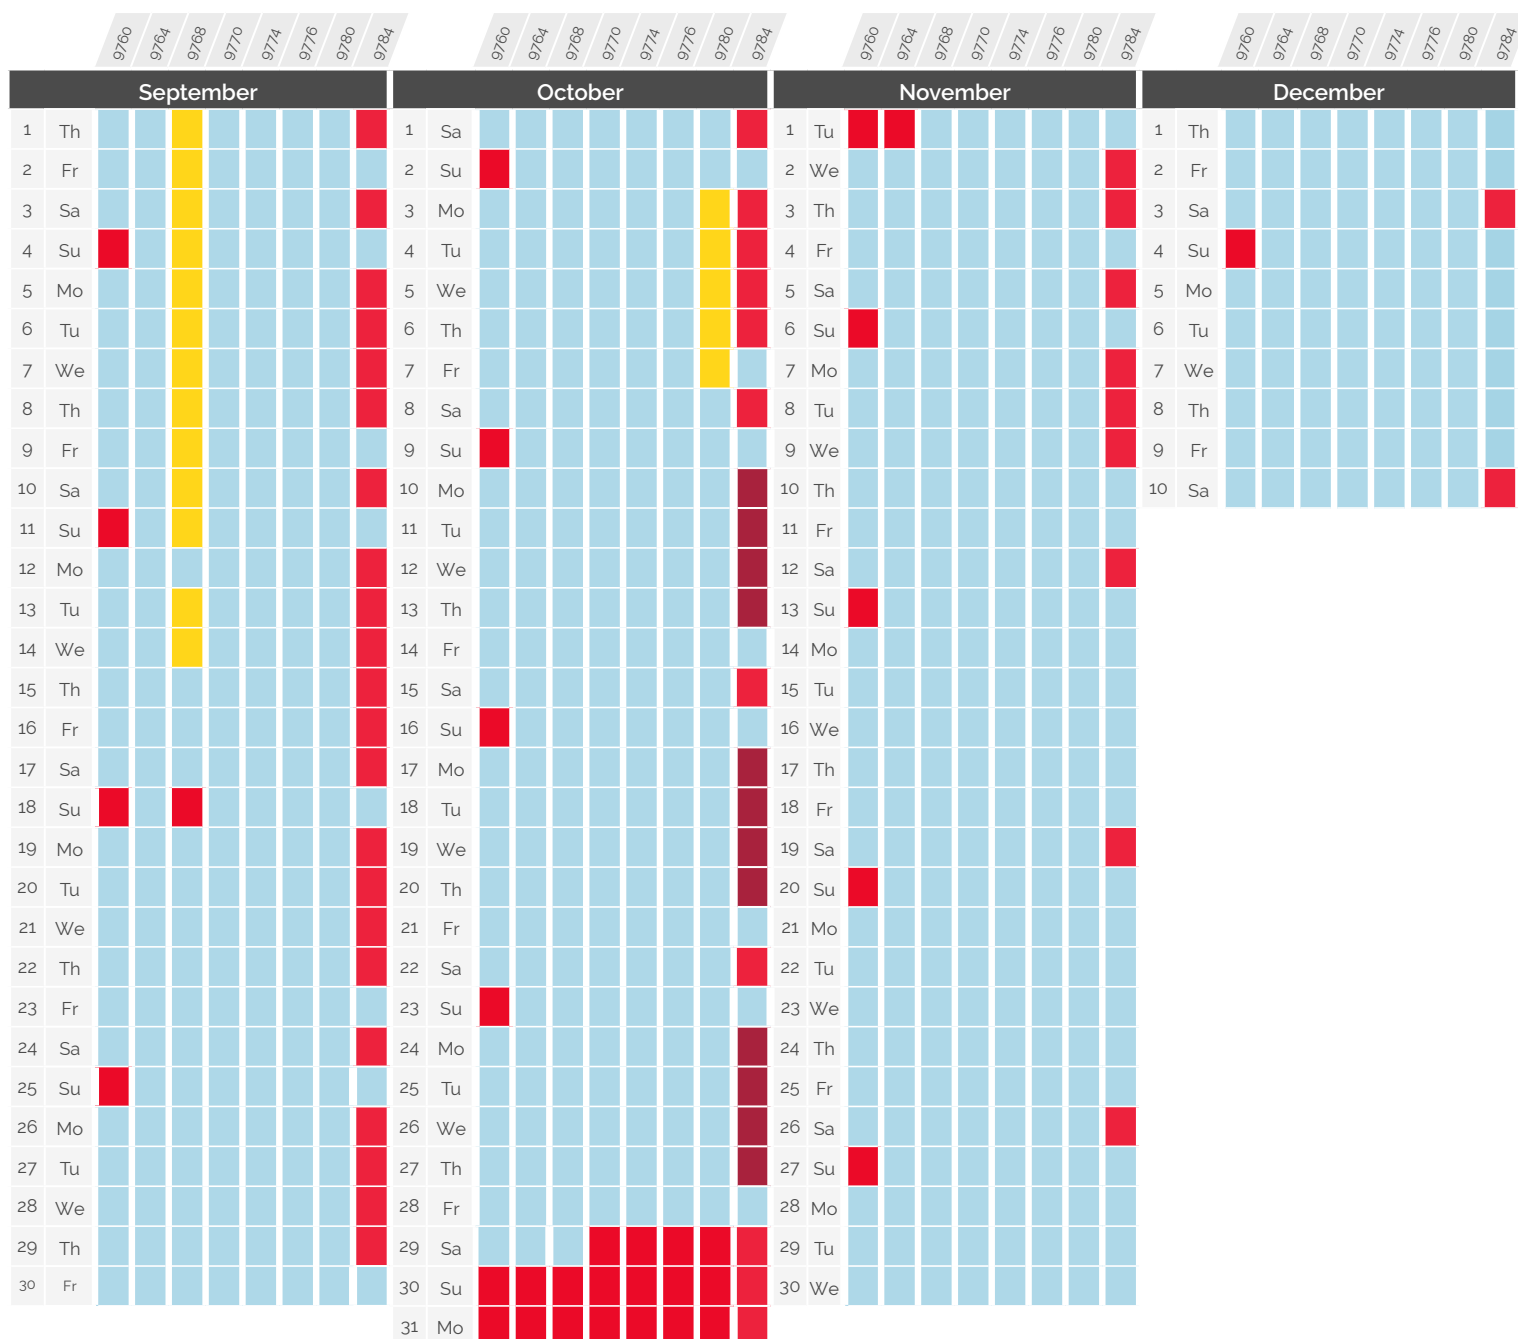

Service disruptions

» September - December 2022

Paris <> Geneva & Paris <> Lausanne via Geneva

TGV Lyria	Departure station and time	Arrival station and time	IMPACT
9761	Paris Gare de Lyon 06:18	Lausanne 10:15	Runs normally
9763	Paris Gare de Lyon 08:18	Geneva 11:29	Runs normally
9765	Paris Gare de Lyon 10:18	Geneva 13:29	Runs normally
9773 - 9783	Paris Gare de Lyon 12:18	Geneva 15:29	Runs normally
9775	Paris Gare de Lyon 14:18	Lausanne 18:15	Runs normally
9777	Paris Gare de Lyon 16:18	Lausanne 20:15	Runs normally
9781	Paris Gare de Lyon 18:18	Geneva 21:29	Runs normally
9789	Paris Gare de Lyon 20:18	Geneva 23:29	Runs normally

IMPACT

- Runs normally
- 9761 : early departure at 6:12
- 9773 : early departure at 12:12
- 9781 : early departure at 18:17
- Cancelled

Service disruptions

» September - December 2022

Paris <> Geneva & Paris <> Lausanne via Geneva

IMPACT
 Runs normally
 9768 : arrival at Paris at 13:47 9780 : arrival at Paris at 21:44
 9784 renumbered 9782: departure from Lausanne at 18:44 arrival in Paris at 23:05.
 Cancelled

Service disruptions

September - December 2022

Paris ↔ Lausanne *via Vallorbe & via Geneva*

TGV Lyria	Departure station and time	Arrival station and time	IMPACT
9761	Paris Gare de Lyon 06:18	Lausanne 10:15	Runs normally
9261 - 9267	Paris Gare de Lyon 07:56	Lausanne 11:37	Terminus Geneva. No service up to Lausanne
9269 - 9279	Paris Gare de Lyon 11:56	Lausanne 15:37	9761: early departure at 06:12
9775	Paris Gare de Lyon 14:18	Lausanne 18:15	Cancelled
9777	Paris Gare de Lyon 16:18	Lausanne 20:15	Cancelled
9277/75	Paris Gare de Lyon 17:56	Lausanne 21:37	Cancelled