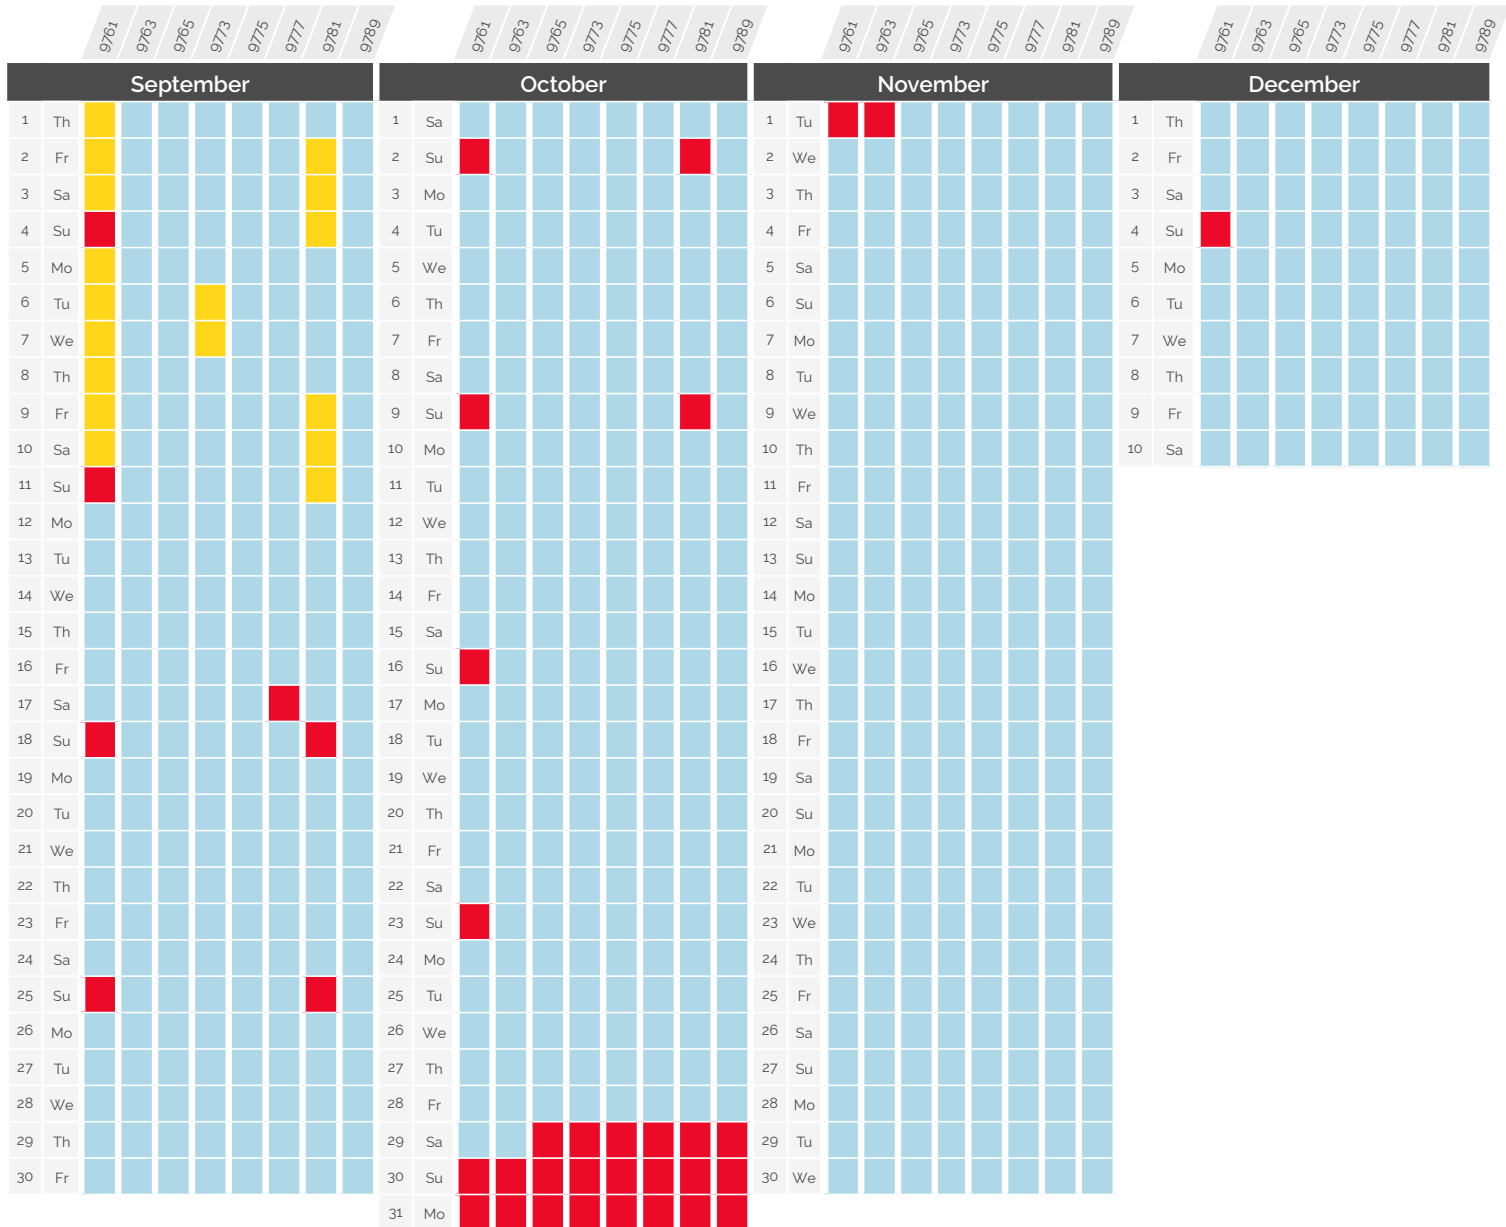

Service disruptions

» September - December 2022

Paris <> Geneva & Paris <> Lausanne via Geneva

TGV Lyria	Departure station and time	Arrival station and time	IMPACT
9761	Paris Gare de Lyon 06:18	Lausanne 10:15	Runs normally
9763	Paris Gare de Lyon 08:18	Geneva 11:29	Runs normally
9765	Paris Gare de Lyon 10:18	Geneva 13:29	Runs normally
9773 - 9783	Paris Gare de Lyon 12:18	Geneva 15:29	Runs normally
9775	Paris Gare de Lyon 14:18	Lausanne 18:15	Runs normally
9777	Paris Gare de Lyon 16:18	Lausanne 20:15	Runs normally
9781	Paris Gare de Lyon 18:18	Geneva 21:29	Runs normally
9789	Paris Gare de Lyon 20:18	Geneva 23:29	Runs normally

IMPACT

- Runs normally
- 9761 : early departure at 6:12
- 9773 : early departure at 12:12
- 9781 : early departure at 18:17
- Cancelled

Service disruptions

» September - December 2022

Paris <> Geneva & Paris <> Lausanne via Geneva

IMPACT
 Runs normally
 9768 : arrival at Paris at 13:47 9780 : arrival at Paris at 21:44
 9784 renumbered 9782: departure from Lausanne at 18:44 arrival in Paris at 23:05.
 Cancelled

Service disruptions

September - December 2022

Paris ↔ Lausanne *via Vallorbe & via Geneva*

TGV Lyria	Departure station and time	Arrival station and time	IMPACT
9761	Paris Gare de Lyon 06:18	Lausanne 10:15	Runs normally
9261 - 9267	Paris Gare de Lyon 07:56	Lausanne 11:37	Terminus Geneva. No service up to Lausanne
9269 - 9279	Paris Gare de Lyon 11:56	Lausanne 15:37	9761: early departure at 06:12
9775	Paris Gare de Lyon 14:18	Lausanne 18:15	Cancelled
9777	Paris Gare de Lyon 16:18	Lausanne 20:15	Cancelled
9277/75	Paris Gare de Lyon 17:56	Lausanne 21:37	Cancelled