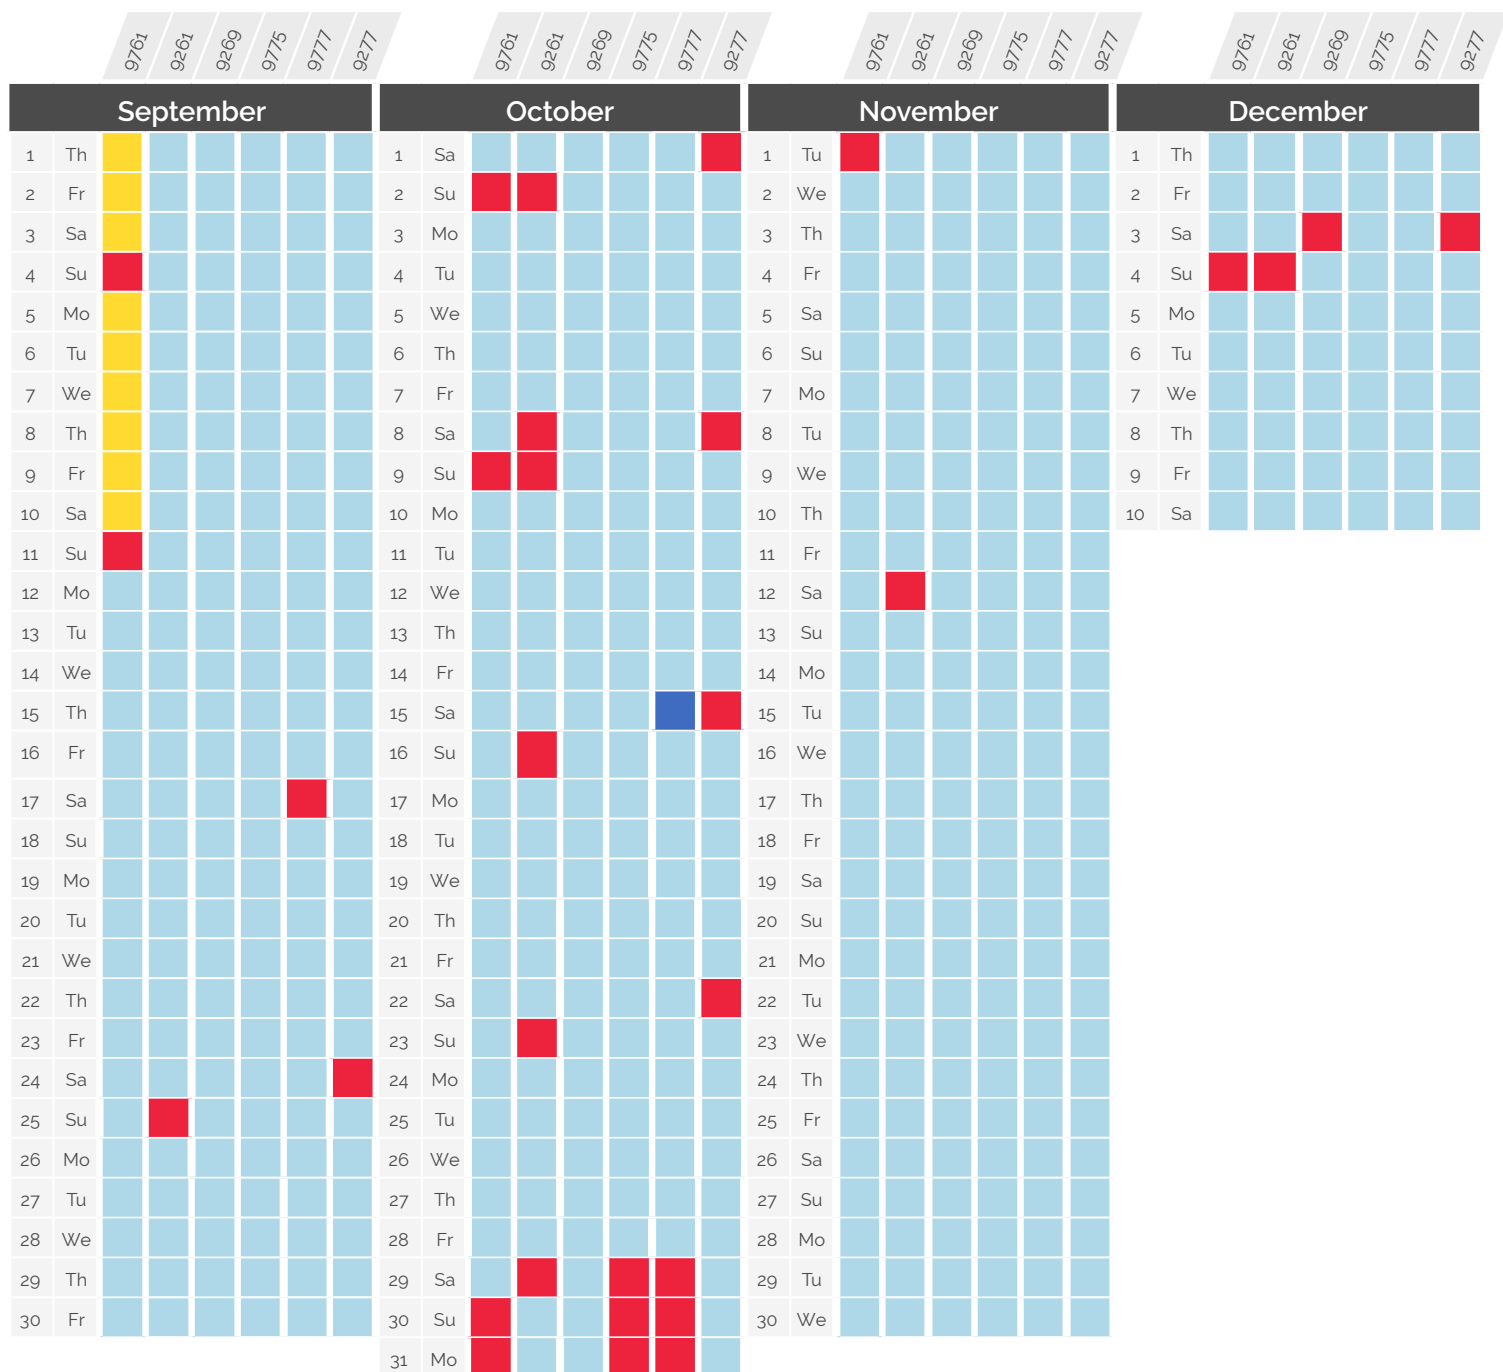

IMPACT

- Runs normally
- 9761 : early departure at 6:12
- 9773 : early departure at 12:12
- 9781 : early departure at 18:17
- Cancelled

Service disruptions

» September - December 2022

Paris <> Geneva & Paris <> Lausanne via Geneva

IMPACT
 Runs normally
 9768 : arrival at Paris at 13:47 9780 : arrival at Paris at 21:44
 9784 renumbered 9782: departure from Lausanne at 18:44 arrival in Paris at 23:05.
 Cancelled

Service disruptions

September - December 2022

Paris ↔ Lausanne *via Vallorbe & via Geneva*

TGV Lyria	Departure station and time	Arrival station and time	IMPACT
9761	Paris Gare de Lyon 06:18	Lausanne 10:15	Runs normally
9261 - 9267	Paris Gare de Lyon 07:56	Lausanne 11:37	Terminus Geneva. No service up to Lausanne
9269 - 9279	Paris Gare de Lyon 11:56	Lausanne 15:37	9761: early departure at 06:12
9775	Paris Gare de Lyon 14:18	Lausanne 18:15	Cancelled
9777	Paris Gare de Lyon 16:18	Lausanne 20:15	Cancelled
9277/75	Paris Gare de Lyon 17:56	Lausanne 21:37	Cancelled

Service disruptions

September - December 2022

Paris ↔ Lausanne *via Vallorbe & via Geneva*

TGV Lyria	Departure station and time		Arrival station and time		IMPACT
9264	Lausanne	07:23	Paris Gare de Lyon	11:04	Runs normally
9768	Lausanne	09:45	Paris Gare de Lyon	13:42	No service from Lausanne. Origin Geneva
9268 - 9266	Lausanne	12:23	Paris Gare de Lyon	16:04	9270 renumbered 9272: departure from Lausanne at 18:23. Frasné not served on 18 and 20/10 9784 renumbered 9782: departure from Lausanne at 18:44 arrival in Paris at 23:05.
9774	Lausanne	13:45	Paris Gare de Lyon	17:42	
9270 - 9274 9278	Lausanne	16:23	Paris Gare de Lyon	20:04	9264: early departure from Lausanne at 07:05 on 31/10 and at 06:23 the other days. 9268: early departure from Lausanne at 12:05.
9784	Lausanne	19:45	Paris Gare de Lyon	23:42	