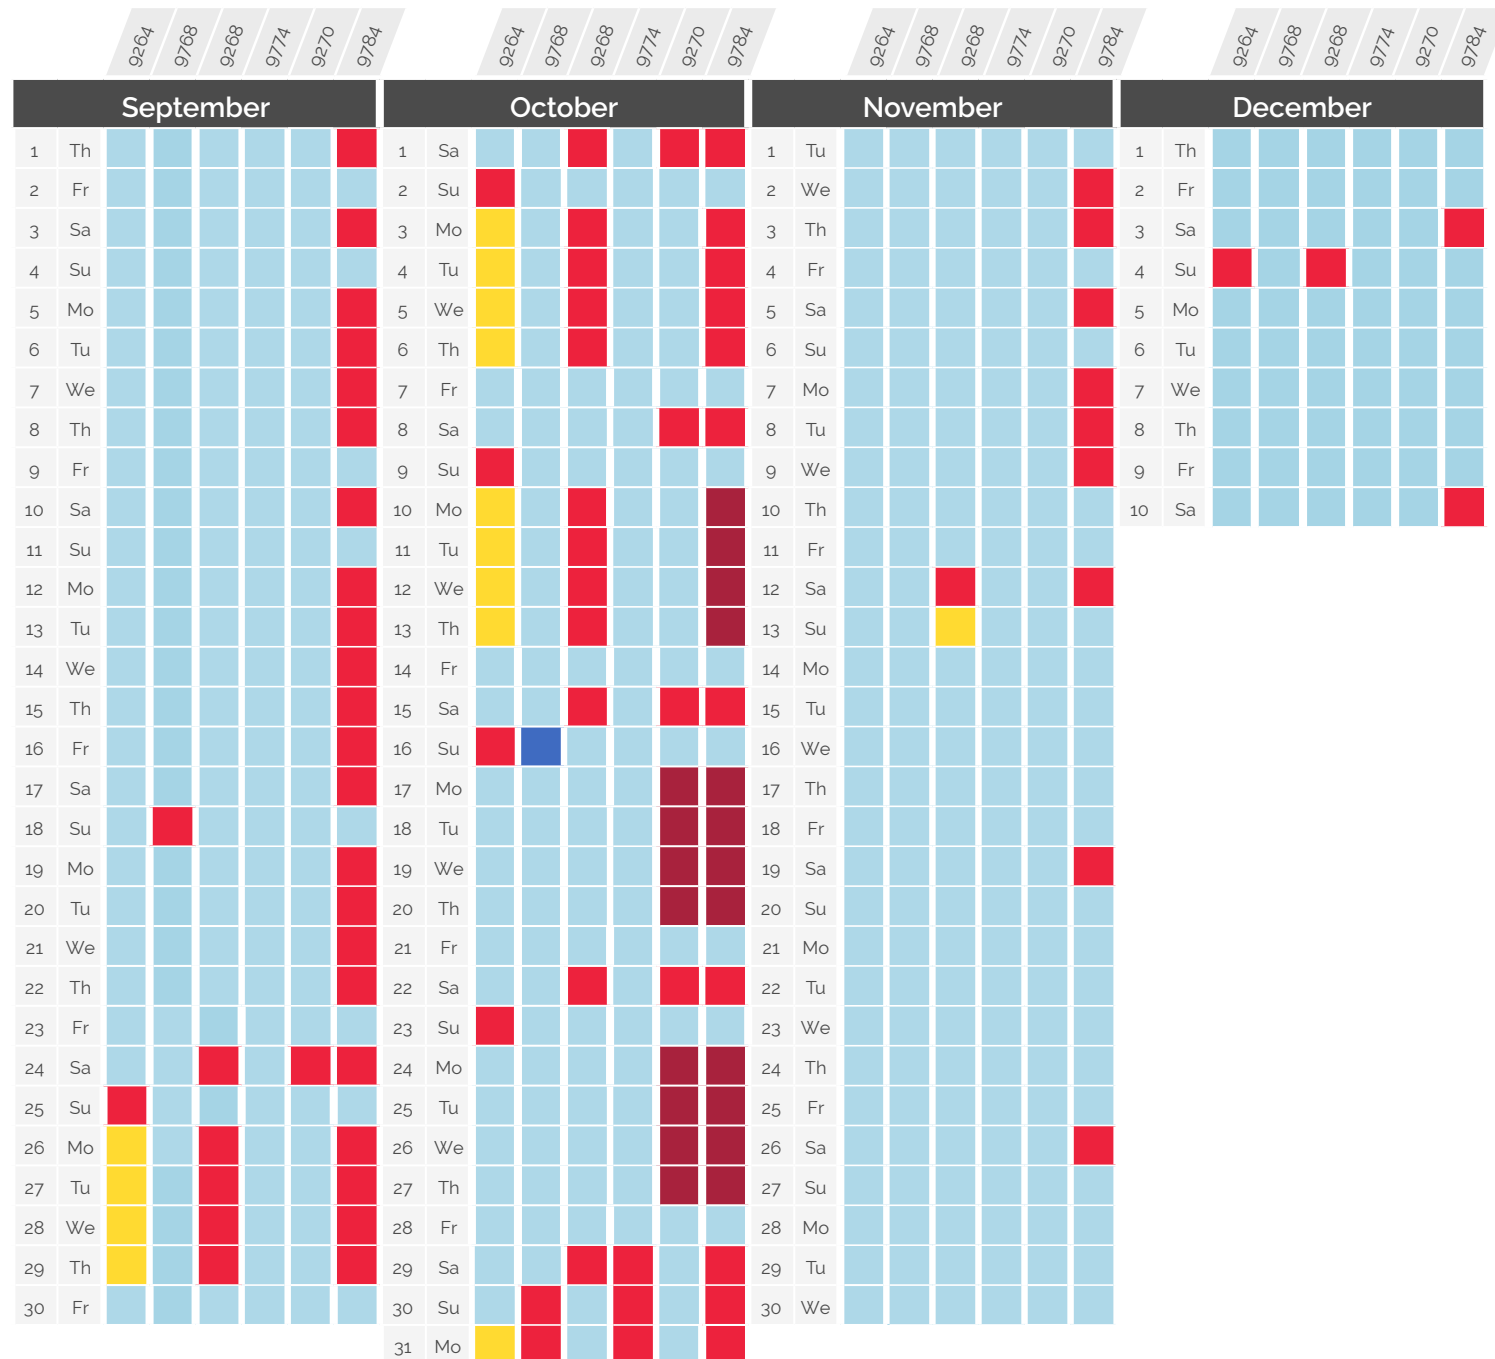

September - December 2022

Paris ↔ Lausanne *via Vallorbe & via Geneva*

TGV Lyria	Departure station and time	Arrival station and time	IMPACT
9761	Paris Gare de Lyon 06:18	Lausanne 10:15	Runs normally
9261 - 9267	Paris Gare de Lyon 07:56	Lausanne 11:37	Terminus Geneva. No service up to Lausanne
9269 - 9279	Paris Gare de Lyon 11:56	Lausanne 15:37	9761: early departure at 06:12
9775	Paris Gare de Lyon 14:18	Lausanne 18:15	Cancelled
9777	Paris Gare de Lyon 16:18	Lausanne 20:15	Cancelled
9277/75	Paris Gare de Lyon 17:56	Lausanne 21:37	Cancelled

Service disruptions

September - December 2022

Paris ↔ Lausanne *via Vallorbe & via Geneva*

TGV Lyria	Departure station and time		Arrival station and time		IMPACT
9264	Lausanne	07:23	Paris Gare de Lyon	11:04	Runs normally
9768	Lausanne	09:45	Paris Gare de Lyon	13:42	No service from Lausanne. Origin Geneva
9268 - 9266	Lausanne	12:23	Paris Gare de Lyon	16:04	9270 renumbered 9272: departure from Lausanne at 18:23. Frasné not served on 18 and 20/10 9784 renumbered 9782: departure from Lausanne at 18:44 arrival in Paris at 23:05.
9774	Lausanne	13:45	Paris Gare de Lyon	17:42	
9270 - 9274 9278	Lausanne	16:23	Paris Gare de Lyon	20:04	9264: early departure from Lausanne at 07:05 on 31/10 and at 06:23 the other days. 9268: early departure from Lausanne at 12:05.
9784	Lausanne	19:45	Paris Gare de Lyon	23:42	