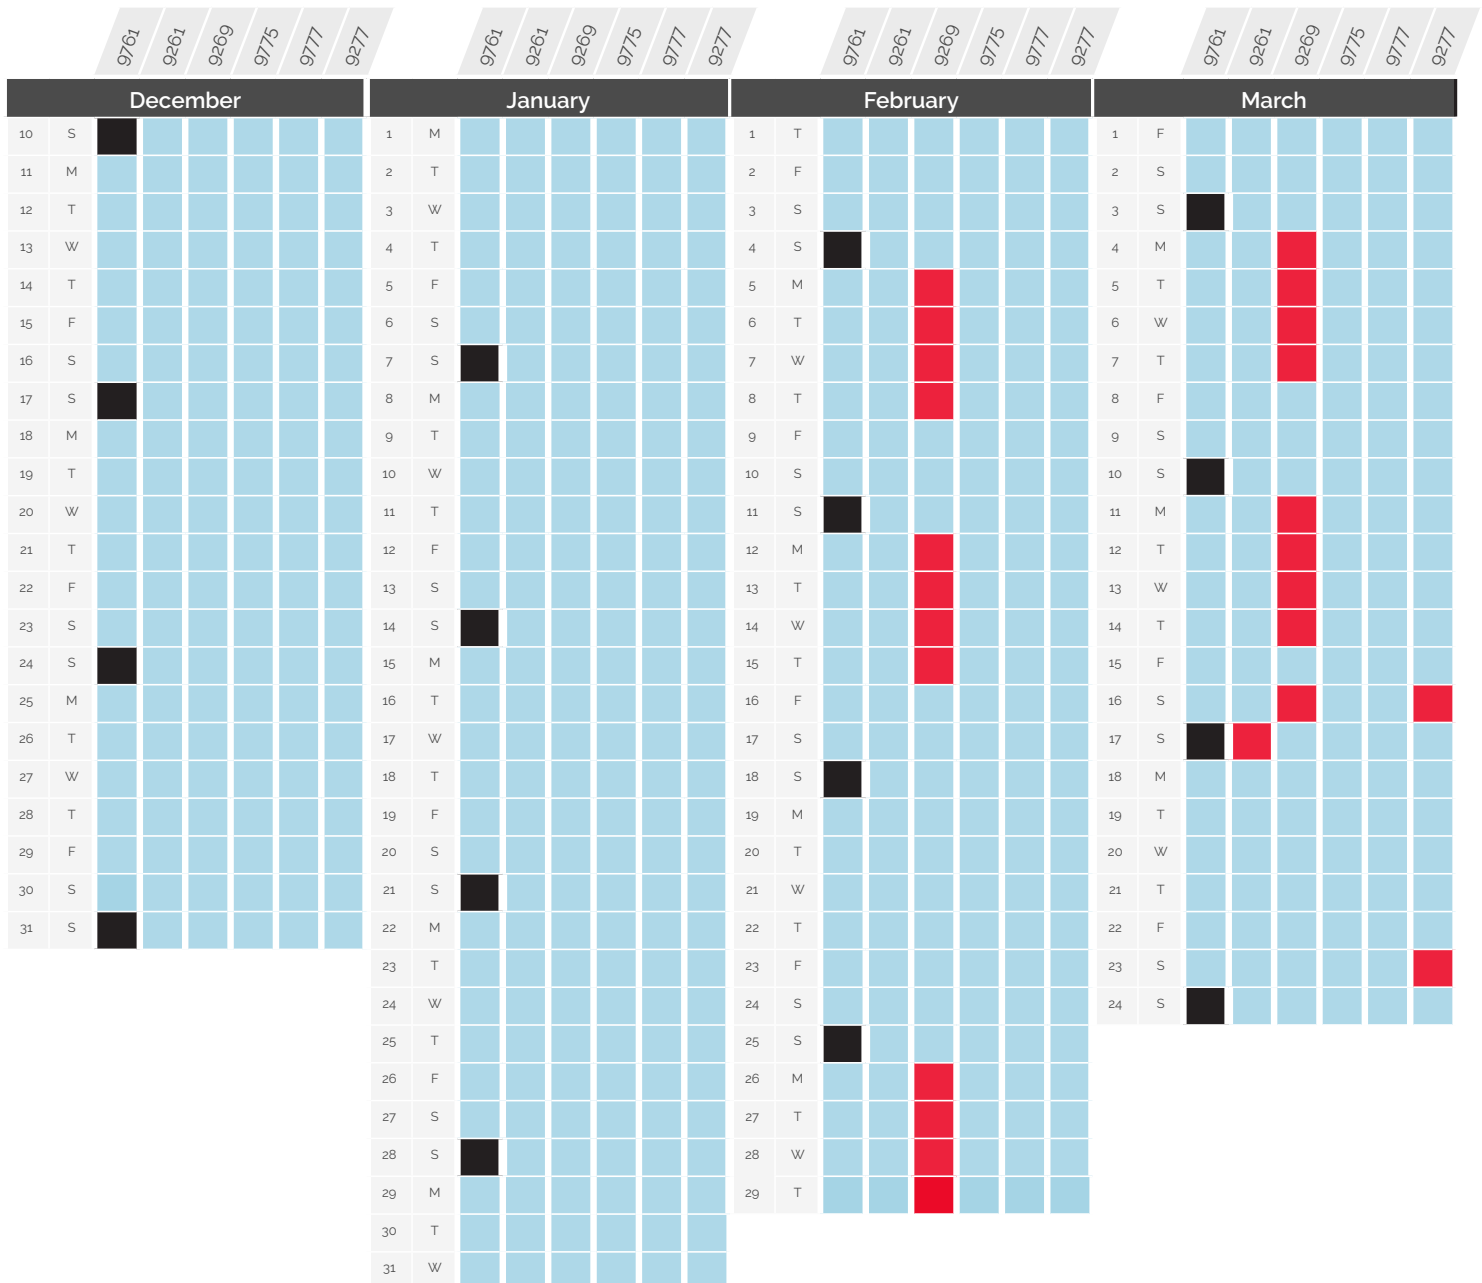

# Service disruptions

» 10 December 2023 - 24 March 2024

Paris <> Geneva & Paris <> Lausanne via Geneva

TGV Lyria	Departure station and time	Arrival station and time	IMPACT	
9760	Geneva 06:29	Paris Gare de Lyon 09:42	Runs normally	Does not run
9764 / 9766	Geneva 08:29	Paris Gare de Lyon 11:42	Runs normally	Does not run
9768	Lausanne 09:45	Paris Gare de Lyon 13:42	Runs normally	Does not run
9770	Geneva 12:29	Paris Gare de Lyon 15:42	Runs normally	Does not run
9774	Lausanne 13:45	Paris Gare de Lyon 17:42	Runs normally	Does not run
9776 / 9786	Geneva 16:29	Paris Gare de Lyon 19:44	Runs normally	Does not run
9780	Geneva 18:29	Paris Gare de Lyon 21:42	Runs normally	Does not run
9784	Lausanne 19:45	Paris Gare de Lyon 23:45	Runs normally	Does not run

# Service disruptions

10 December 2023 - 24 March 2024

Paris ↔ Lausanne *via Vallorbe* & *via Geneva*

TGV Lyria	Departure station and time	Arrival station and time	IMPACT
9761	Paris Gare de Lyon 06:18	Lausanne 10:15	Runs normally
9261 / 9267	Paris Gare de Lyon 07:56	Lausanne 11:52	Does not run
9269 / 9279	Paris Gare de Lyon 11:56	Lausanne 15:37	Cancelled
9775	Paris Gare de Lyon 14:18	Lausanne 18:14	Runs normally
9777	Paris Gare de Lyon 16:18	Lausanne 20:14	Runs normally
9277 / 9275	Paris Gare de Lyon 17:56	Lausanne 21:37	Cancelled

# Service disruptions

» 10 December 2023 - 24 March 2024

Paris <> Lausanne *via Vallorbe* & *via Geneva*

TGV Lyria	Departure station and time	Arrival station and time	IMPACT
9264	Lausanne 07:23	Paris Gare de Lyon 11:04	Runs normally
9768	Lausanne 09:45	Paris Gare de Lyon 13:42	Does not run
9268	Lausanne 12:23	Paris Gare de Lyon 16:04	Cancelled
9774	Lausanne 13:45	Paris Gare de Lyon 17:42	Runs normally
9270 / 9278	Lausanne 16:23	Paris Gare de Lyon 20:04	Does not run
9784	Lausanne 19:45	Paris Gare de Lyon 23:42	Runs normally