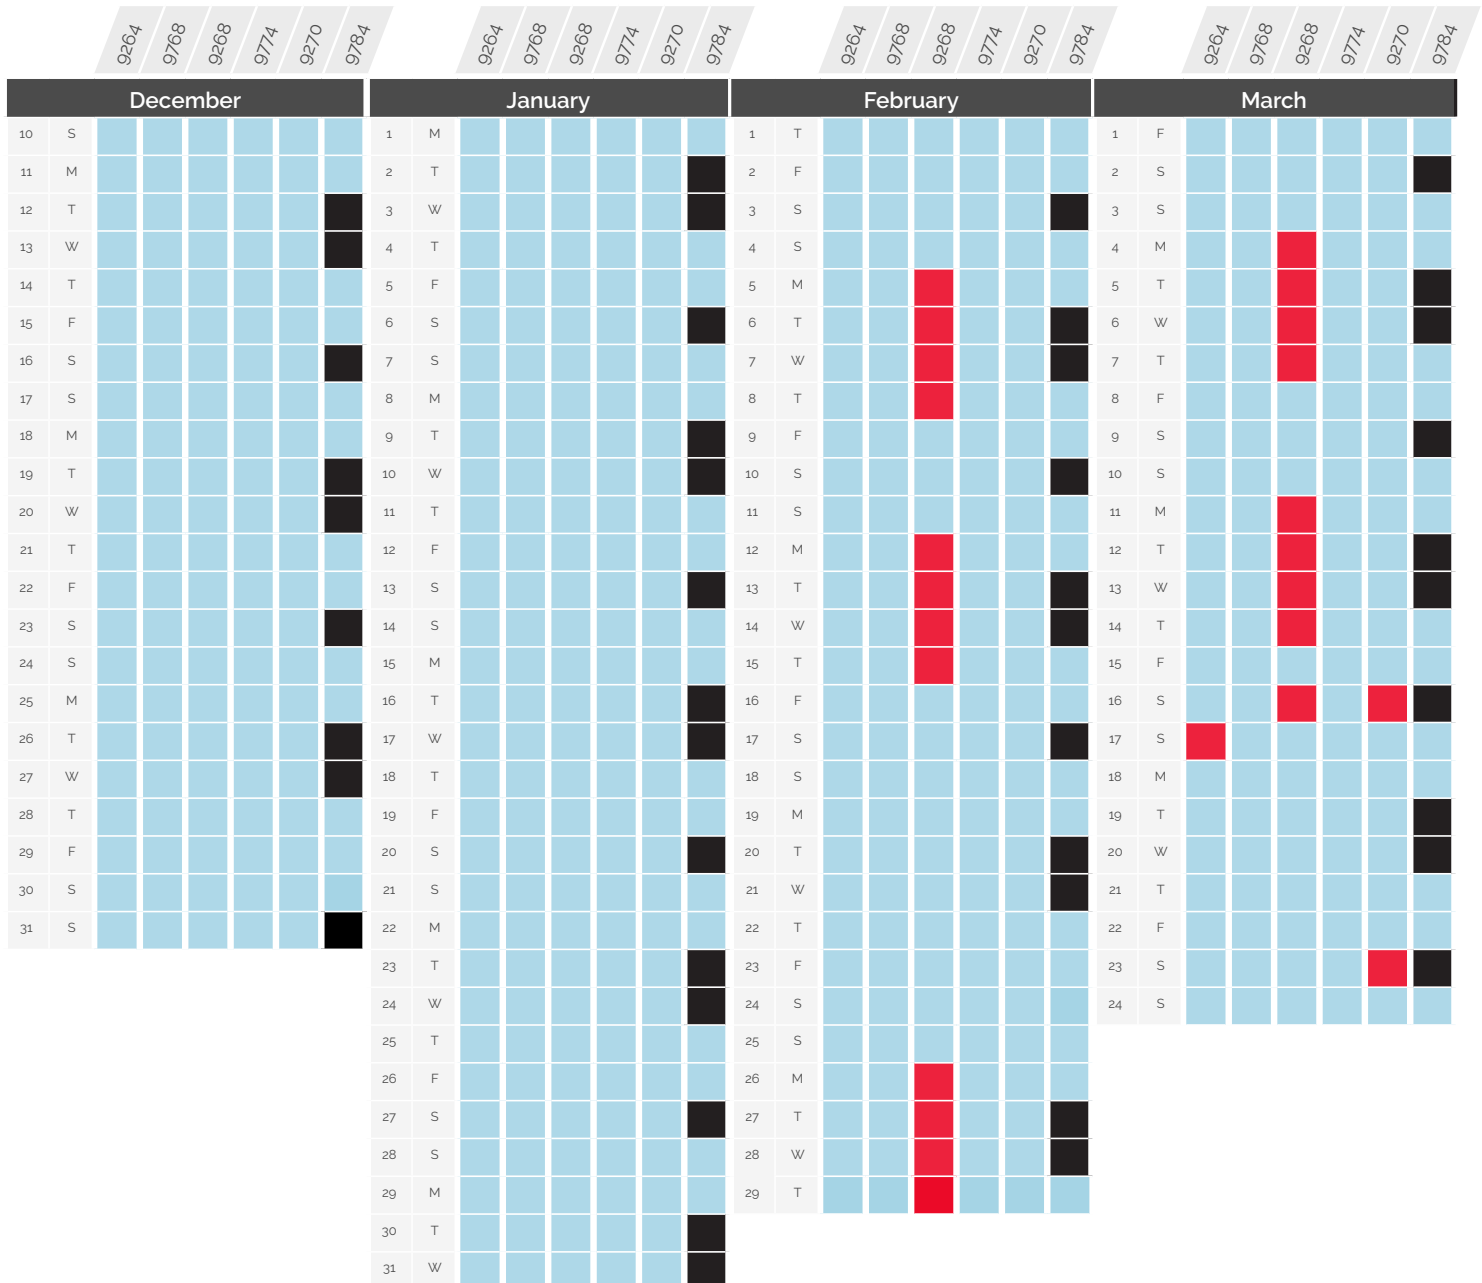

# Service disruptions

» 10 December 2023 - 24 March 2024

Paris <> Geneva & Paris <> Lausanne via Geneva

TGV Lyria	Departure station and time	Arrival station and time	IMPACT	
9760	Geneva 06:29	Paris Gare de Lyon 09:42	Runs normally	Does not run
9764 / 9766	Geneva 08:29	Paris Gare de Lyon 11:42	Runs normally	Does not run
9768	Lausanne 09:45	Paris Gare de Lyon 13:42	Runs normally	Does not run
9770	Geneva 12:29	Paris Gare de Lyon 15:42	Runs normally	Does not run
9774	Lausanne 13:45	Paris Gare de Lyon 17:42	Runs normally	Does not run
9776 / 9786	Geneva 16:29	Paris Gare de Lyon 19:44	Runs normally	Does not run
9780	Geneva 18:29	Paris Gare de Lyon 21:42	Runs normally	Does not run
9784	Lausanne 19:45	Paris Gare de Lyon 23:45	Runs normally	Does not run

# Service disruptions

10 December 2023 - 24 March 2024

Paris ↔ Lausanne *via Vallorbe* & *via Geneva*

TGV Lyria	Departure station and time	Arrival station and time	IMPACT
9761	Paris Gare de Lyon 06:18	Lausanne 10:15	Runs normally
9261 / 9267	Paris Gare de Lyon 07:56	Lausanne 11:52	Does not run
9269 / 9279	Paris Gare de Lyon 11:56	Lausanne 15:37	Cancelled
9775	Paris Gare de Lyon 14:18	Lausanne 18:14	Runs normally
9777	Paris Gare de Lyon 16:18	Lausanne 20:14	Runs normally
9277 / 9275	Paris Gare de Lyon 17:56	Lausanne 21:37	Cancelled

# Service disruptions

» 10 December 2023 - 24 March 2024

Paris <> Lausanne *via Vallorbe* & *via Geneva*

TGV Lyria	Departure station and time	Arrival station and time	IMPACT
9264	Lausanne 07:23	Paris Gare de Lyon 11:04	Runs normally
9768	Lausanne 09:45	Paris Gare de Lyon 13:42	Does not run
9268	Lausanne 12:23	Paris Gare de Lyon 16:04	Cancelled
9774	Lausanne 13:45	Paris Gare de Lyon 17:42	Runs normally
9270 / 9278	Lausanne 16:23	Paris Gare de Lyon 20:04	Does not run
9784	Lausanne 19:45	Paris Gare de Lyon 23:42	Runs normally

# Service disruptions

» 10 December 2023 - 24 March 2024