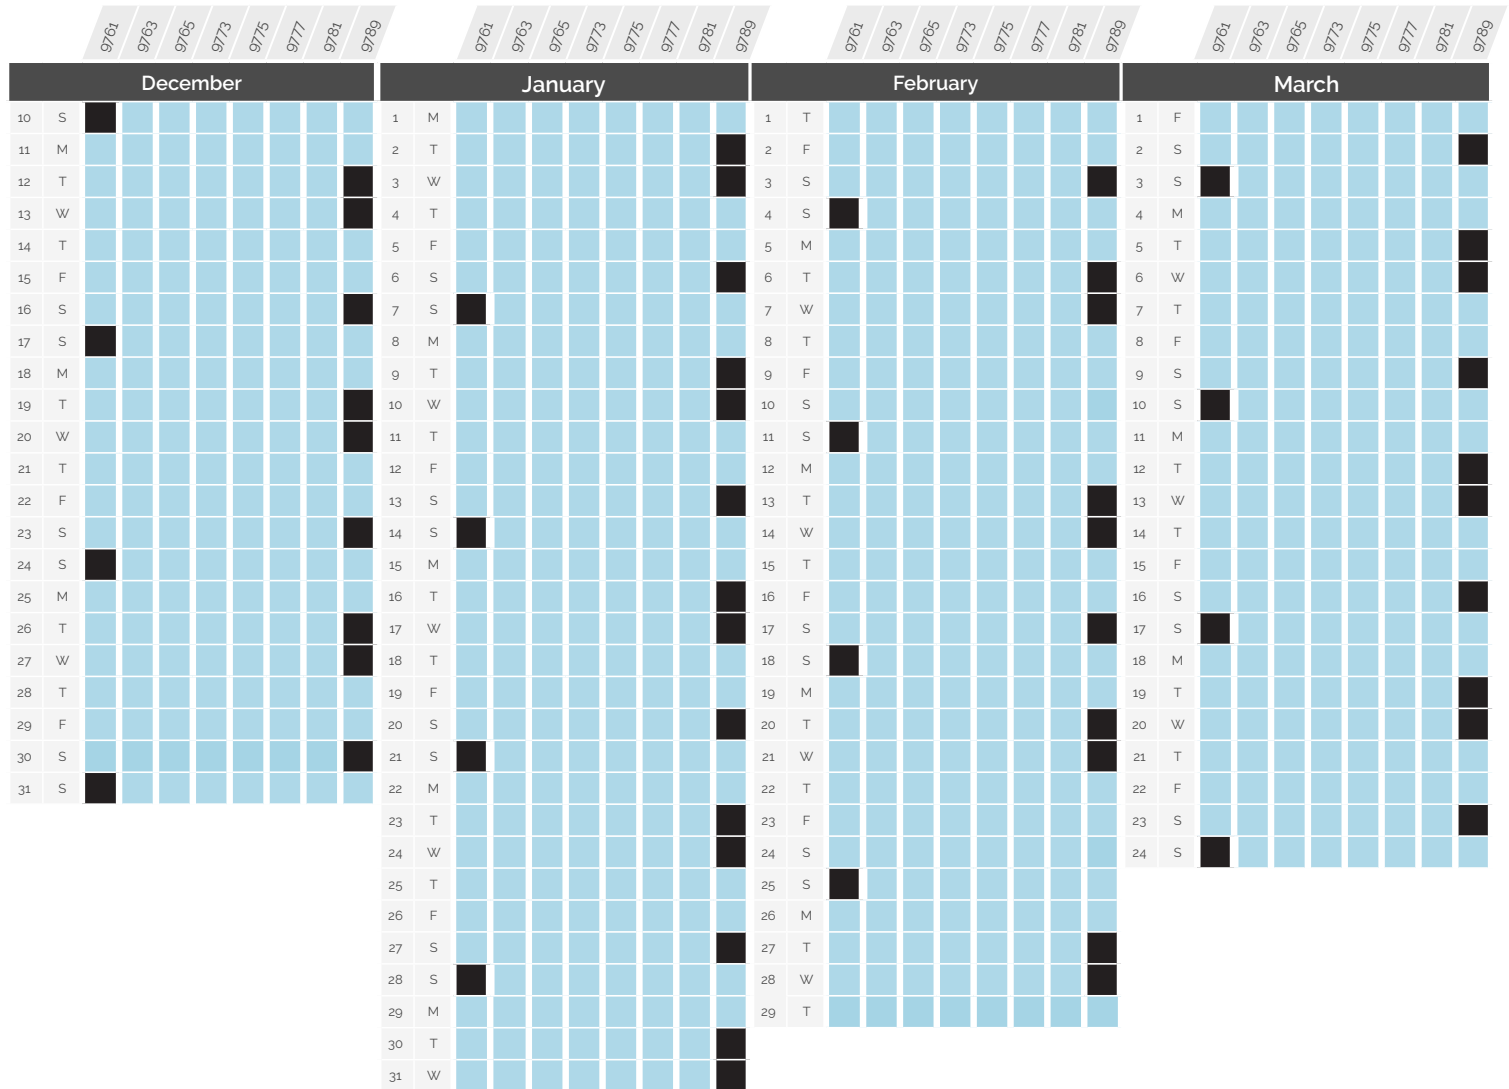

Service disruptions

» 10 December 2023 - 24 March 2024

Paris <> Geneva & Paris <> Lausanne via Geneva

TGV Lyria	Departure station and time	Arrival station and time	IMPACT
9761	Paris Gare de Lyon 06:18	Lausanne 10:15	Runs normally
9763	Paris Gare de Lyon 08:18	Geneva 11:29	Does not run
9765	Paris Gare de Lyon 10:18	Geneva 13:29	Does not run
9773 / 9783	Paris Gare de Lyon 12:18	Genève 15:29	Does not run
9775	Paris Gare de Lyon 14:18	Lausanne 18:15	Does not run
9777	Paris Gare de Lyon 16:18	Lausanne 20:15	Does not run
9781 / 9791	Paris Gare de Lyon 18:18	Geneva 21:29	Does not run
9789	Paris Gare de Lyon 20:18	Geneva 23:29	Does not run