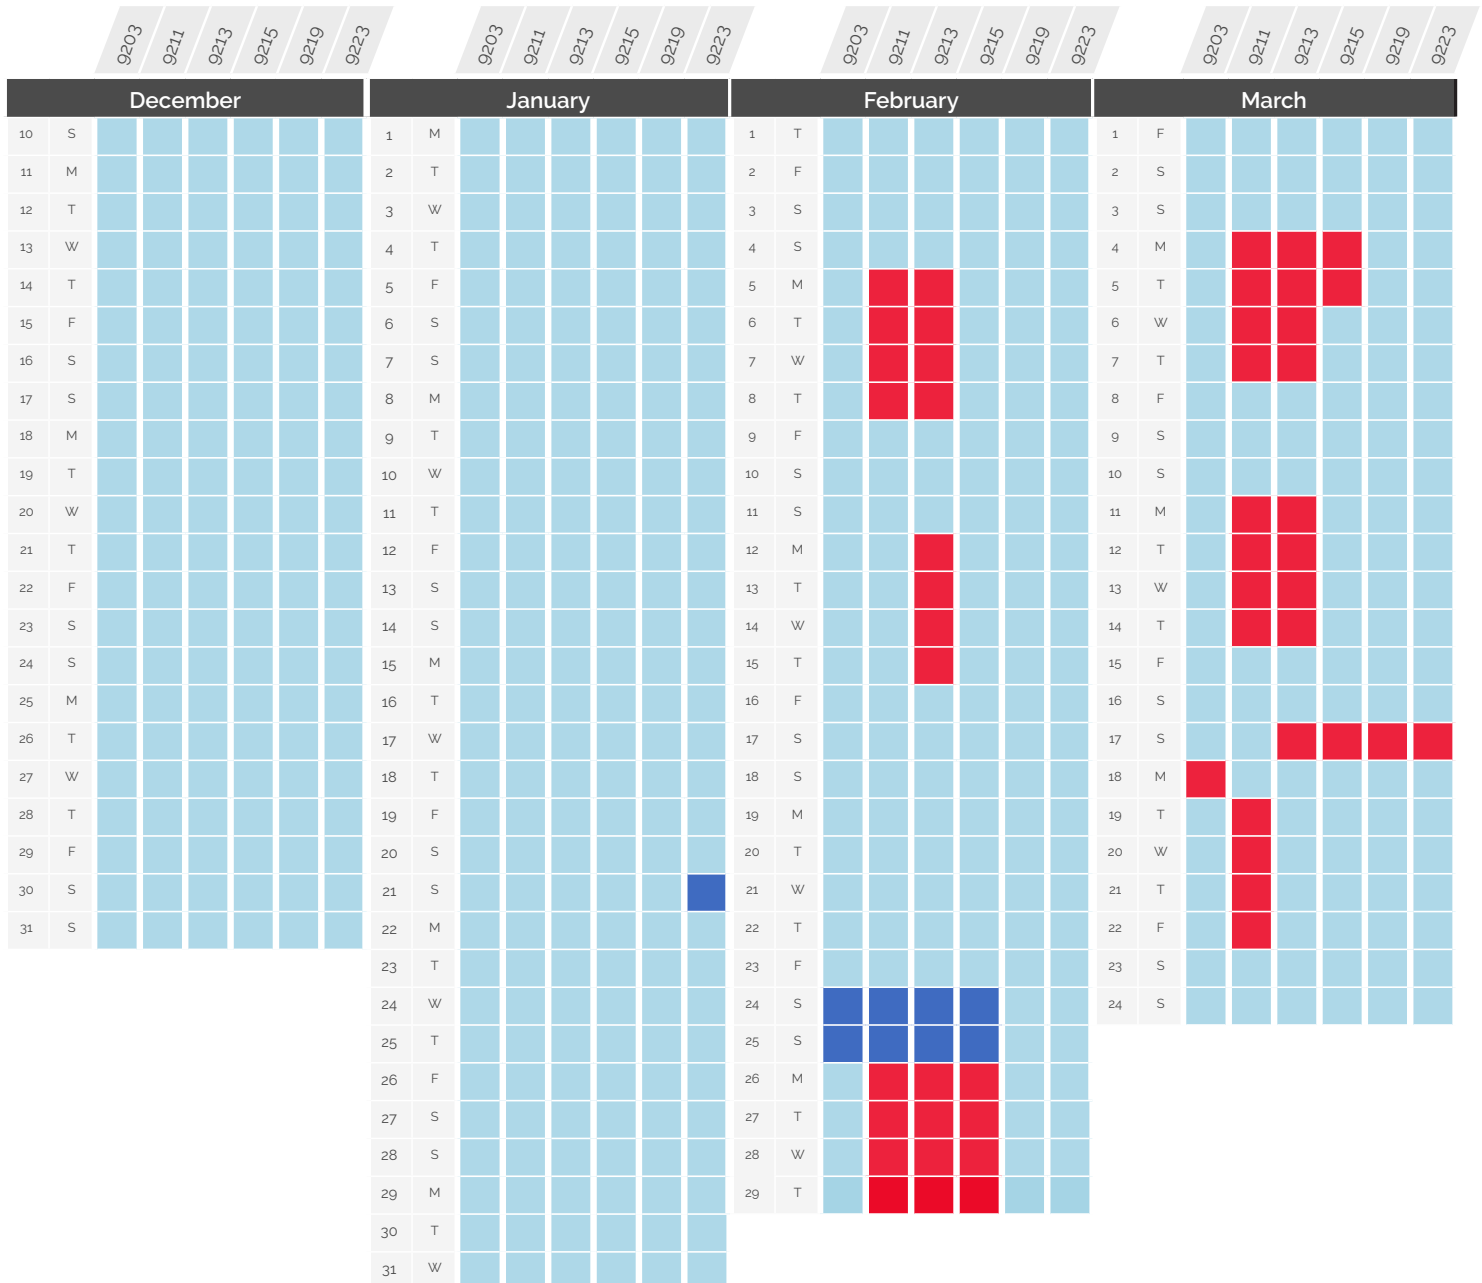

Service disruptions

» 10 December 2023 - 24 March 2024

Paris ↔ Basel / Zurich

TGV Lyria	Departure station and time	Arrival station and time	IMPACT
9203	Paris Gare de Lyon 07:22	Zurich 11:26	Runs normally
9211	Paris Gare de Lyon 10:22	Zurich 14:26	Origin/Terminus Basel. No stop at Zurich
9213 / 9233	Paris Gare de Lyon 12:22	Zurich 16:26	Cancelled
9215	Paris Gare de Lyon 14:22	Zurich 18:26	Cancelled
9219	Paris Gare de Lyon 16:22	Zurich 20:26	Cancelled
9223	Paris Gare de Lyon 18:22	Zurich 22:26	Cancelled