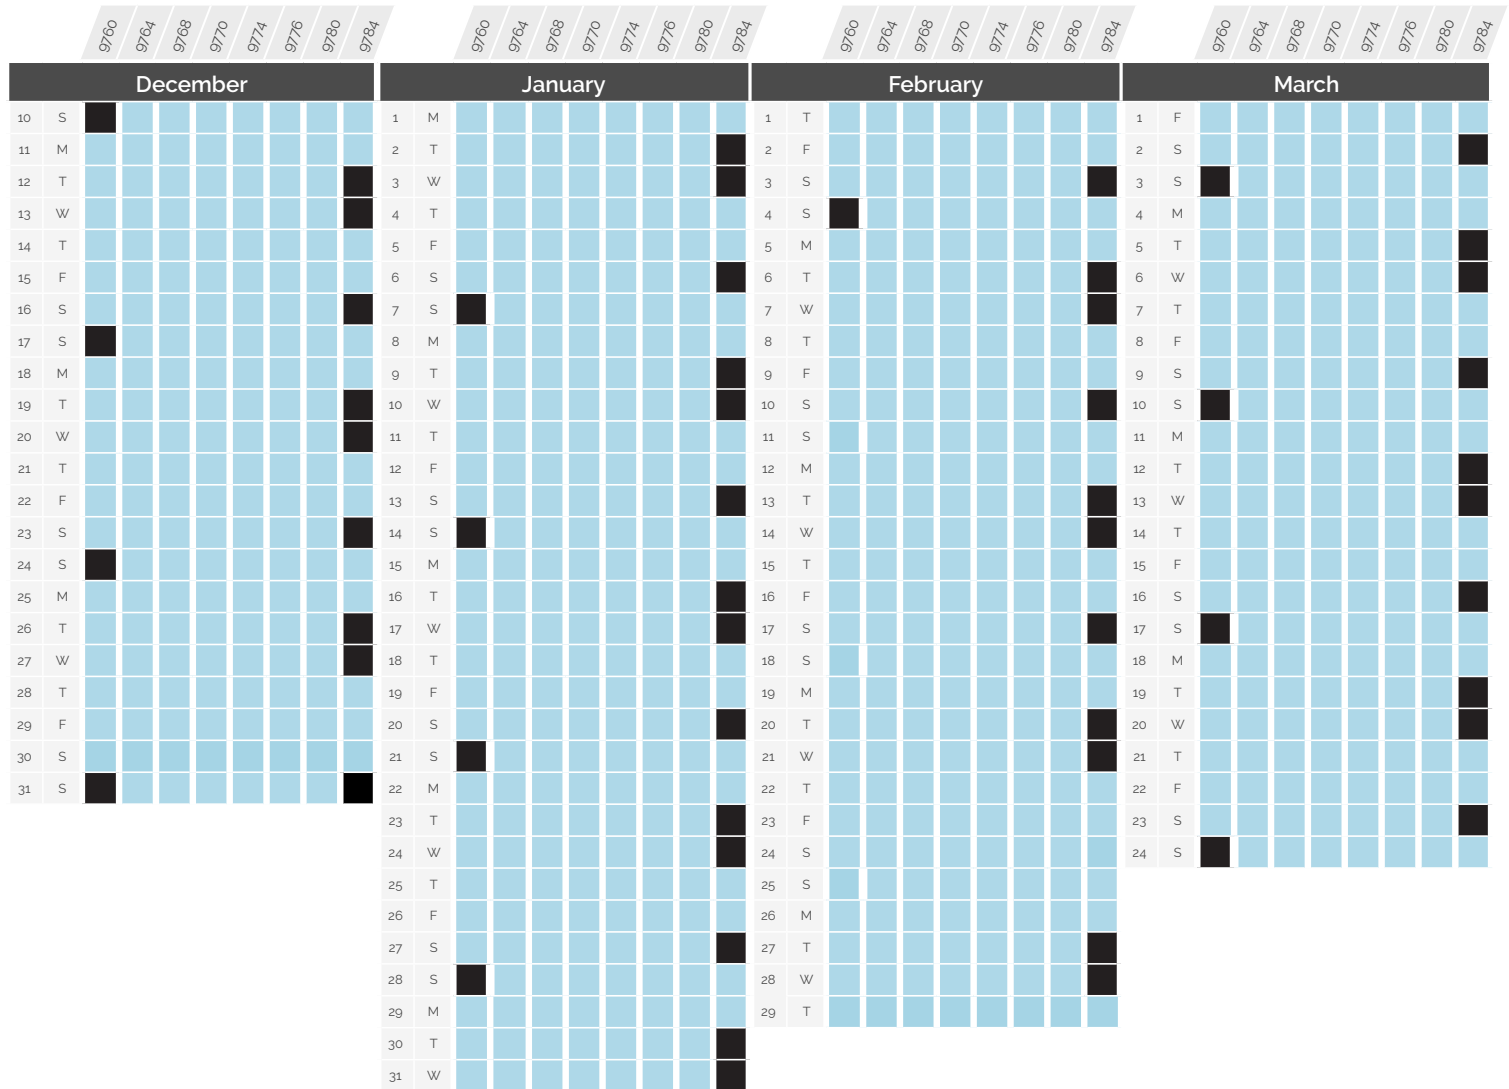

## Paris <> Geneva & Paris <> Lausanne via Geneva

TGV Lyria	Departure station and time	Arrival station and time	IMPACT
9761	Paris Gare de Lyon 06:18	Lausanne 10:15	Runs normally
9763	Paris Gare de Lyon 08:18	Geneva 11:29	Does not run
9765	Paris Gare de Lyon 10:18	Geneva 13:29	Does not run
9773 / 9783	Paris Gare de Lyon 12:18	Genève 15:29	Does not run
9775	Paris Gare de Lyon 14:18	Lausanne 18:15	Does not run
9777	Paris Gare de Lyon 16:18	Lausanne 20:15	Does not run
9781 / 9791	Paris Gare de Lyon 18:18	Geneva 21:29	Does not run
9789	Paris Gare de Lyon 20:18	Geneva 23:29	Does not run

# Service disruptions

» 10 December 2023 - 24 March 2024

Paris <> Geneva & Paris <> Lausanne via Geneva

TGV Lyria	Departure station and time	Arrival station and time	IMPACT	
9760	Geneva 06:29	Paris Gare de Lyon 09:42	Runs normally	Does not run
9764 / 9766	Geneva 08:29	Paris Gare de Lyon 11:42	Runs normally	Does not run
9768	Lausanne 09:45	Paris Gare de Lyon 13:42	Runs normally	Does not run
9770	Geneva 12:29	Paris Gare de Lyon 15:42	Runs normally	Does not run
9774	Lausanne 13:45	Paris Gare de Lyon 17:42	Runs normally	Does not run
9776 / 9786	Geneva 16:29	Paris Gare de Lyon 19:44	Runs normally	Does not run
9780	Geneva 18:29	Paris Gare de Lyon 21:42	Runs normally	Does not run
9784	Lausanne 19:45	Paris Gare de Lyon 23:45	Runs normally	Does not run

# Service disruptions

10 December 2023 - 24 March 2024

Paris ↔ Lausanne *via Vallorbe* & *via Geneva*

TGV Lyria	Departure station and time	Arrival station and time	IMPACT
9761	Paris Gare de Lyon 06:18	Lausanne 10:15	Runs normally
9261 / 9267	Paris Gare de Lyon 07:56	Lausanne 11:52	Does not run
9269 / 9279	Paris Gare de Lyon 11:56	Lausanne 15:37	Cancelled
9775	Paris Gare de Lyon 14:18	Lausanne 18:14	Runs normally
9777	Paris Gare de Lyon 16:18	Lausanne 20:14	Runs normally
9277 / 9275	Paris Gare de Lyon 17:56	Lausanne 21:37	Cancelled