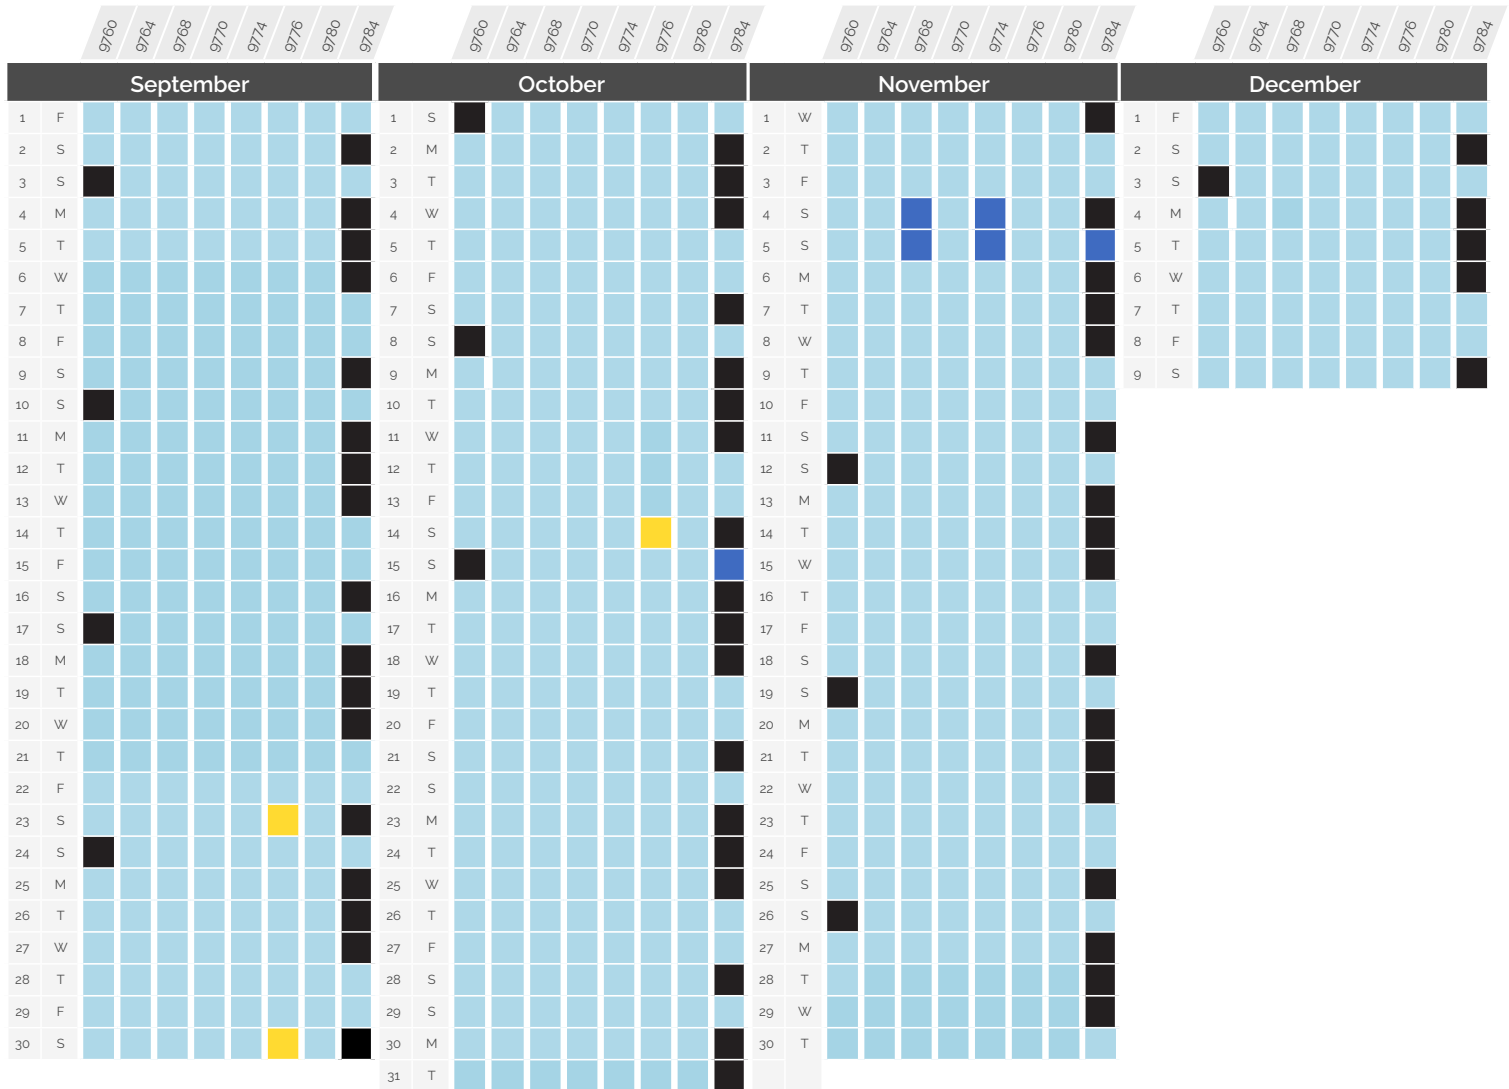

Timetable adjustments due to engineering works are subject to further changes. Keep yourself informed.

Service disruptions

» 01 Sept - 09 Dec 2023

Paris <> Geneva & Paris <> Lausanne via Geneva

TGV Lyria	Departure station and time	Arrival station and time	IMPACT
9761	Paris Gare de Lyon 06:18	Lausanne 10:15	Runs normally
9763	Paris Gare de Lyon 08:18	Geneva 11:29	Terminus Geneva. No stop at Lausanne
9765	Paris Gare de Lyon 10:18	Geneva 13:29	Extended until Lausanne
9773 / 9783	Paris Gare de Lyon 12:18	Geneva 15:29	Does not run
9775	Paris Gare de Lyon 14:18	Lausanne 18:15	Runs normally
9777	Paris Gare de Lyon 16:18	Lausanne 20:15	Runs normally
9781 / 9791	Paris Gare de Lyon 18:18	Geneva 21:29	Does not run
9789	Paris Gare de Lyon 20:18	Geneva 23:29	Does not run

Service disruptions

01 Sept - 09 Dec 2023

Paris <> Geneva & Paris <> Lausanne via Geneva

TGV Lyria	Departure station and time	Arrival station and time	IMPACT
9760	Geneva 06:29	Paris Gare de Lyon 09:42	Runs normally
9764 / 9766	Geneva 08:29	Paris Gare de Lyon 11:42	Origin Geneva. No stop at Lausanne
9768	Lausanne 09:45	Paris Gare de Lyon 13:42	Origin Lausanne exceptionnally
9770	Geneva 12:29	Paris Gare de Lyon 15:42	Does not run
9774	Lausanne 13:45	Paris Gare de Lyon 17:42	Does not run
9776 / 9786	Geneva 16:29	Paris Gare de Lyon 19:44	Does not run
9780	Geneva 18:29	Paris Gare de Lyon 21:42	Does not run
9784	Lausanne 19:45	Paris Gare de Lyon 23:45	Does not run

Service disruptions

» 01 Sept - 09 Dec 2023

Paris <> Lausanne *via Vallorbe* & *via Geneva*

TGV Lyria	Departure station and time	Arrival station and time	IMPACT
9761	Paris Gare de Lyon 06:18	Lausanne 10:15	Runs normally
9261 / 9267	Paris Gare de Lyon 07:56	Lausanne 11:52	Terminus Geneva. No stop at Lausanne
9269 / 9279	Paris Gare de Lyon 11:56	Lausanne 15:37	Cancelled
9775	Paris Gare de Lyon 14:18	Lausanne 18:14	Does not run
9777	Paris Gare de Lyon 16:18	Lausanne 20:14	Does not run
9277 / 9275	Paris Gare de Lyon 17:56	Lausanne 21:37	Does not run