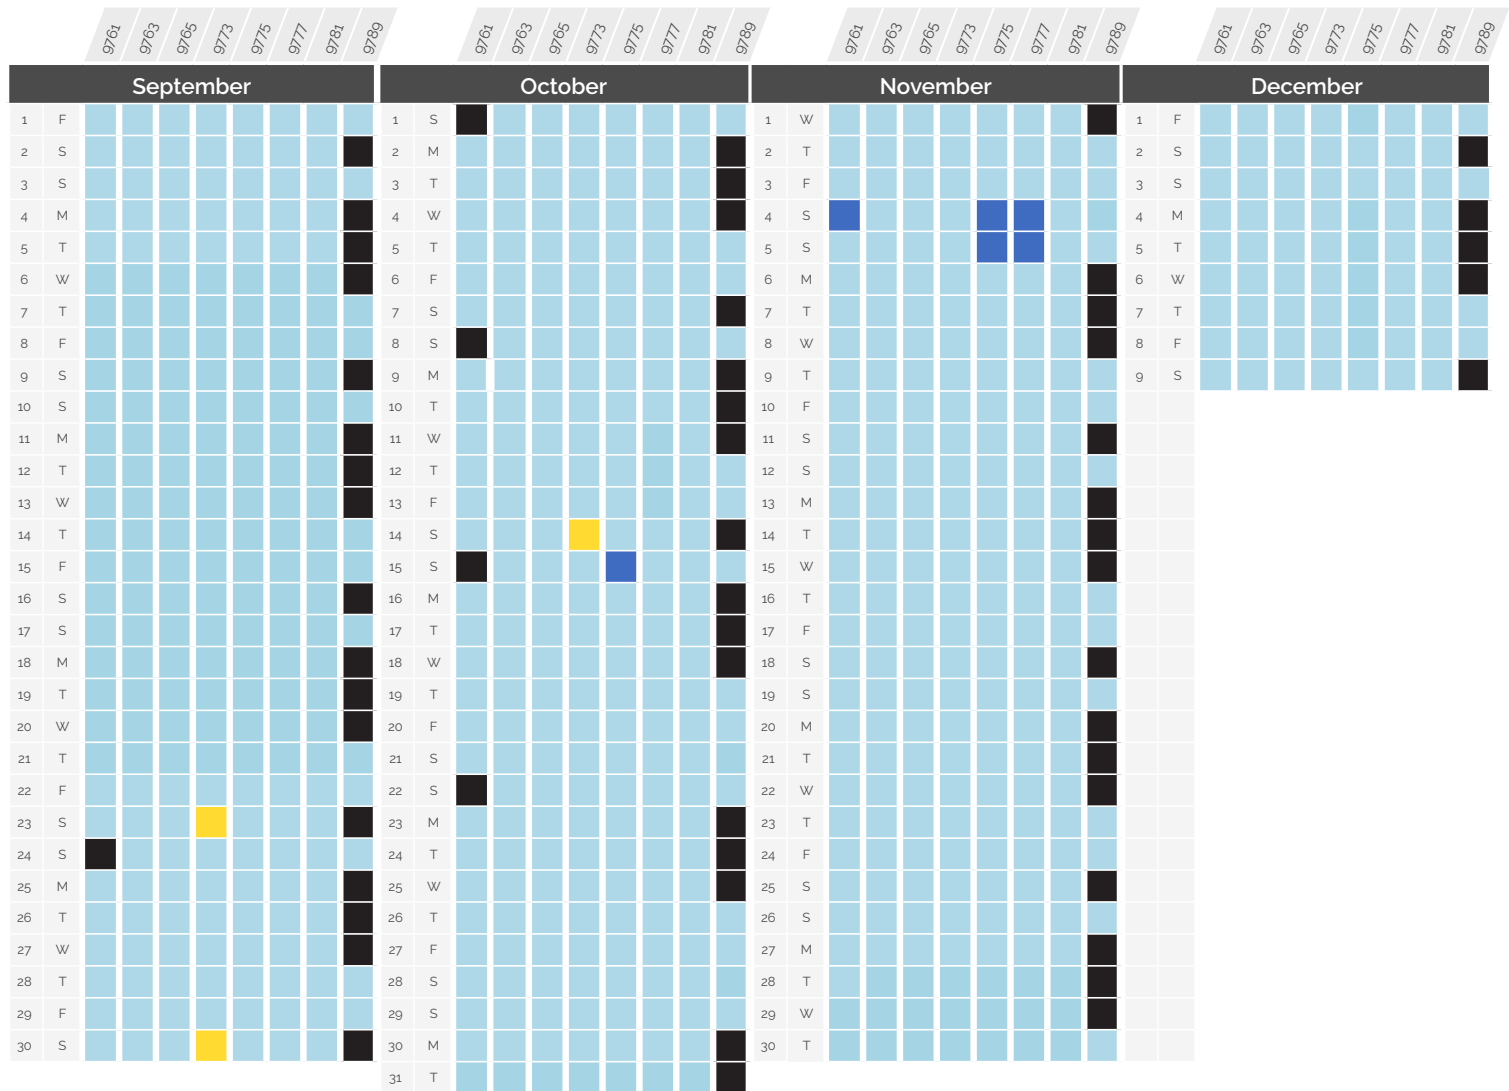

LEGEND

- G Paris <> Geneva and Paris <> Lausanne via Geneva route
- L Paris <> Lausanne via Vallorbe & via Geneva route
- B/Z Paris <> Basel / Zurich route
- Normal traffic
- Minor disruptions
- Major disruptions

Timetable adjustments due to engineering works are subject to further changes. Keep yourself informed.

Service disruptions

» 01 Sept - 09 Dec 2023

Paris <> Geneva & Paris <> Lausanne via Geneva

TGV Lyria	Departure station and time	Arrival station and time	IMPACT
9761	Paris Gare de Lyon 06:18	Lausanne 10:15	Runs normally
9763	Paris Gare de Lyon 08:18	Geneva 11:29	Terminus Geneva. No stop at Lausanne
9765	Paris Gare de Lyon 10:18	Geneva 13:29	Extended until Lausanne
9773 / 9783	Paris Gare de Lyon 12:18	Geneva 15:29	Does not run
9775	Paris Gare de Lyon 14:18	Lausanne 18:15	Runs normally
9777	Paris Gare de Lyon 16:18	Lausanne 20:15	Runs normally
9781 / 9791	Paris Gare de Lyon 18:18	Geneva 21:29	Does not run
9789	Paris Gare de Lyon 20:18	Geneva 23:29	Does not run

Service disruptions

01 Sept - 09 Dec 2023

Paris <> Geneva & Paris <> Lausanne via Geneva

TGV Lyria	Departure station and time	Arrival station and time	IMPACT
9760	Geneva 06:29	Paris Gare de Lyon 09:42	Runs normally
9764 / 9766	Geneva 08:29	Paris Gare de Lyon 11:42	Origin Geneva. No stop at Lausanne
9768	Lausanne 09:45	Paris Gare de Lyon 13:42	Origin Lausanne exceptionnally
9770	Geneva 12:29	Paris Gare de Lyon 15:42	Does not run
9774	Lausanne 13:45	Paris Gare de Lyon 17:42	Does not run
9776 / 9786	Geneva 16:29	Paris Gare de Lyon 19:44	Does not run
9780	Geneva 18:29	Paris Gare de Lyon 21:42	Does not run
9784	Lausanne 19:45	Paris Gare de Lyon 23:45	Does not run